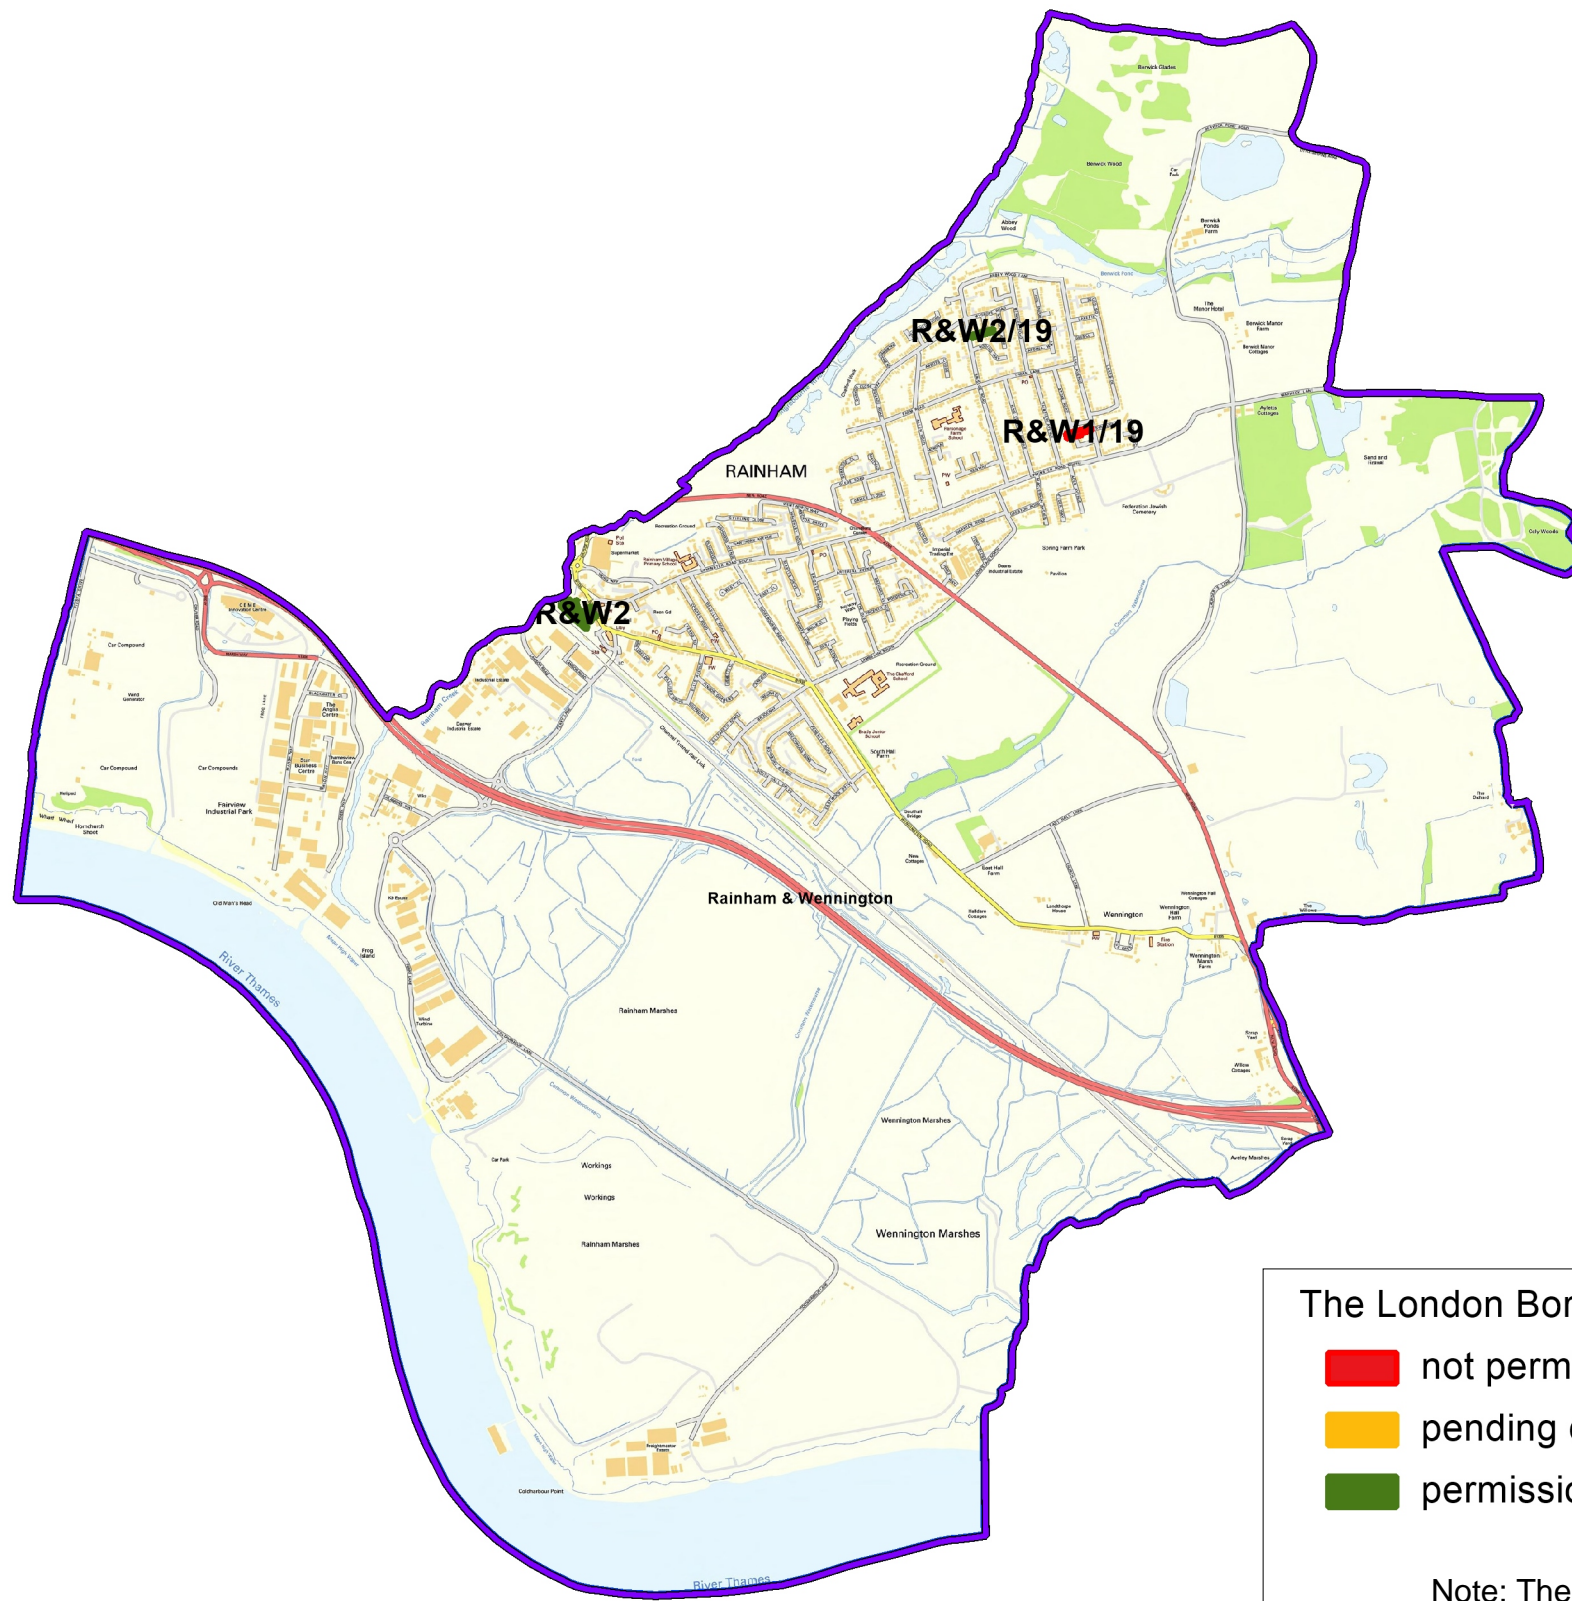

# Rainham and Wennington Brownfield site map

The London Borough of Havering Brownfield Register

- not permitted
- pending decision
- permitted

Note: The site boundaries shown are not definitive

Rainham and Wennington Ward (August 2023)	Updated as at: 11 August 2023 Author: Development Planning Team
---	--

	<p style="text-align: center;">Scale: 1:29000</p> <div style="text-align: right;"> </div>
--	---