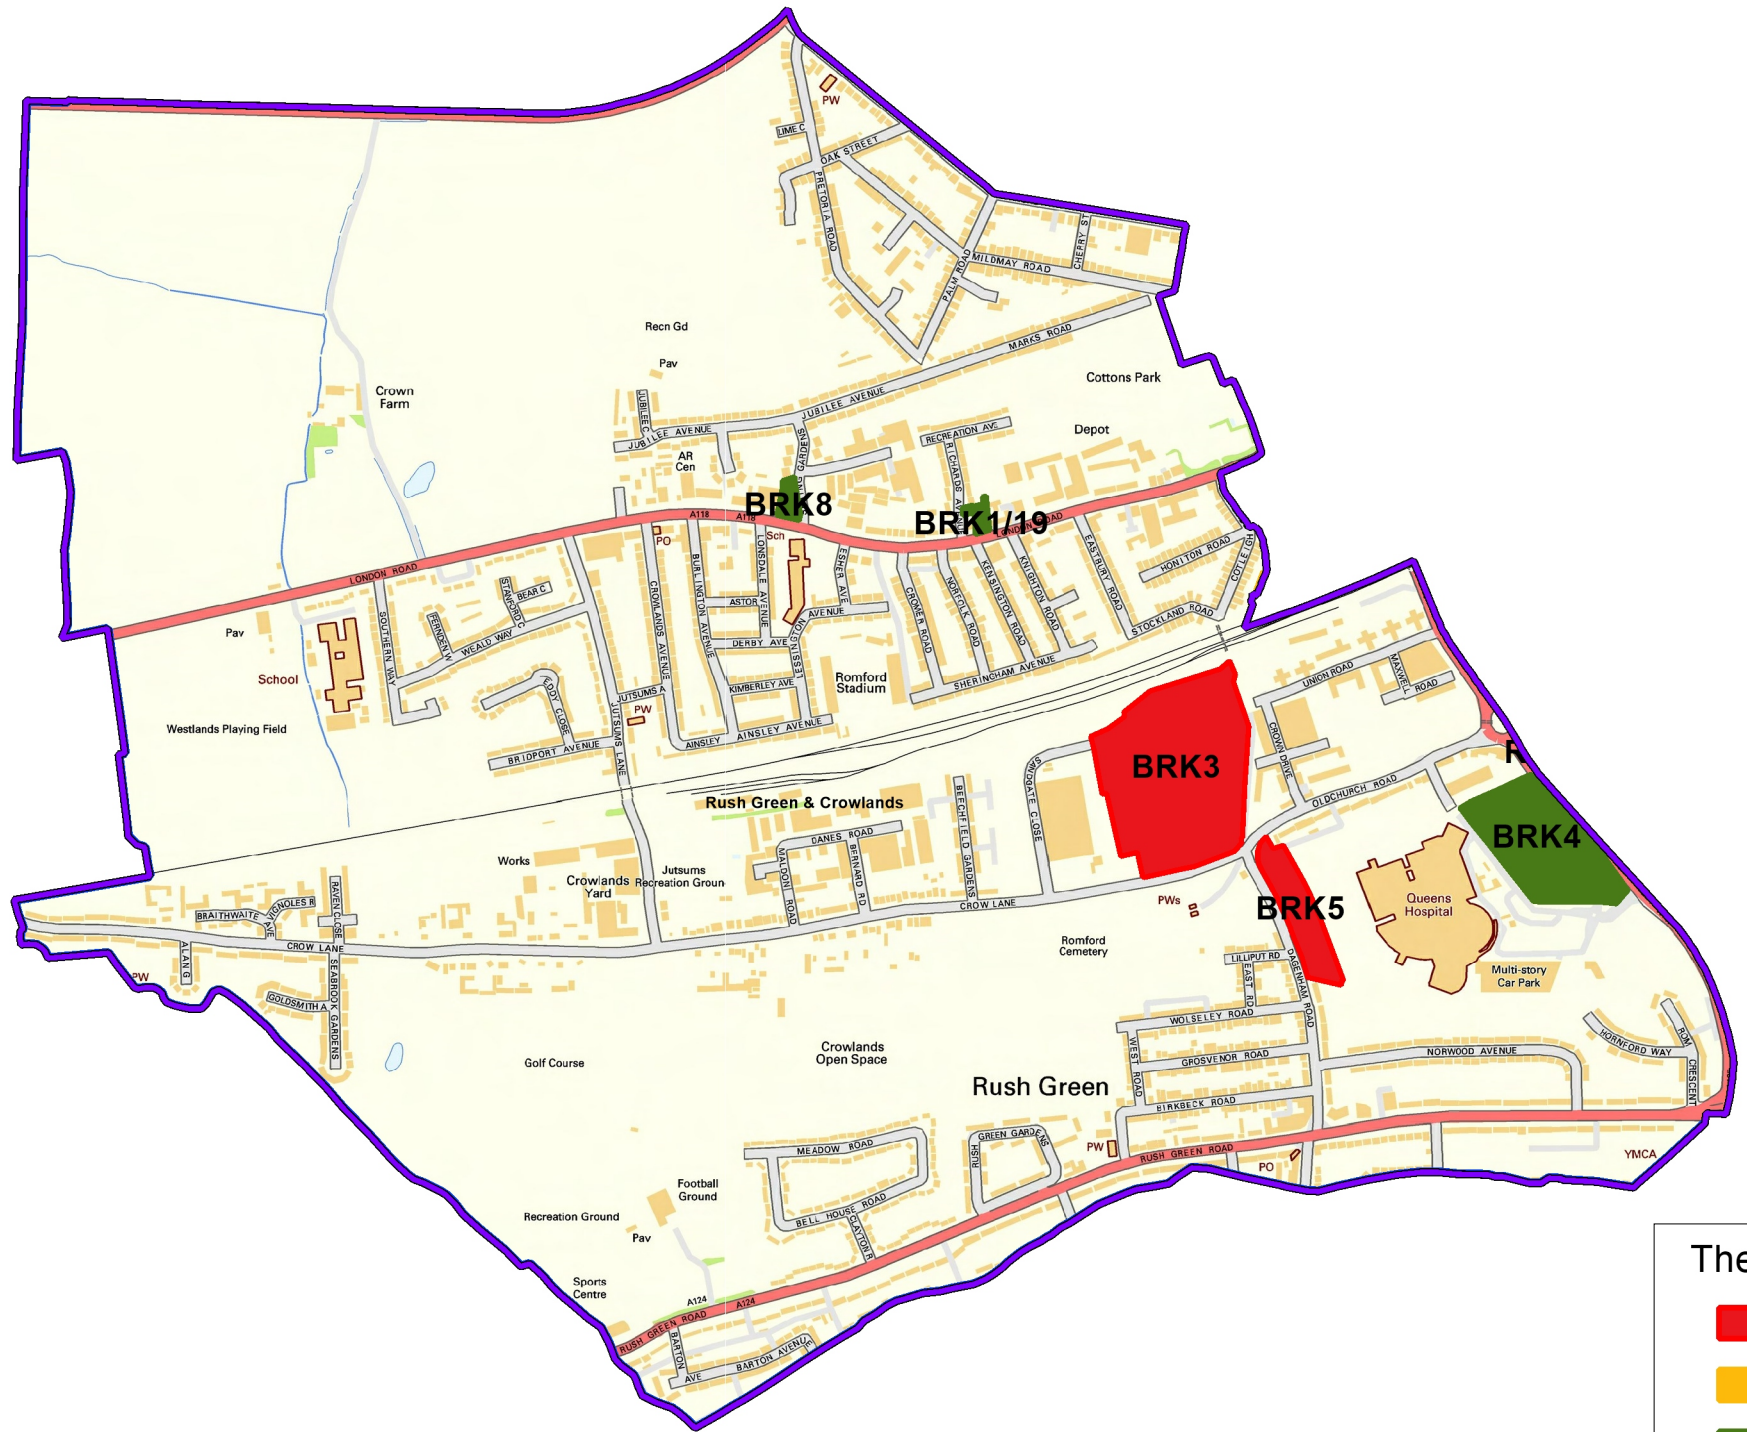

Rush Green and Crowlands Brownfield site map

The London Borough of Havering Brownfield Register

- not permitted
- pending decision
- permitted

Note: The site boundaries shown are not definitive

Rush Green and Crowlands Ward (August 2023)

Updated as at: 11 August 2023
 Author: Development Planning Team

Scale: 1:12000

London Borough of Havering
 Town Hall, Main Road
 Romford, RM1 3BD
 Tel: 01708 434343

© Crown copyright and database rights 2023
 Ordnance Survey 100024327