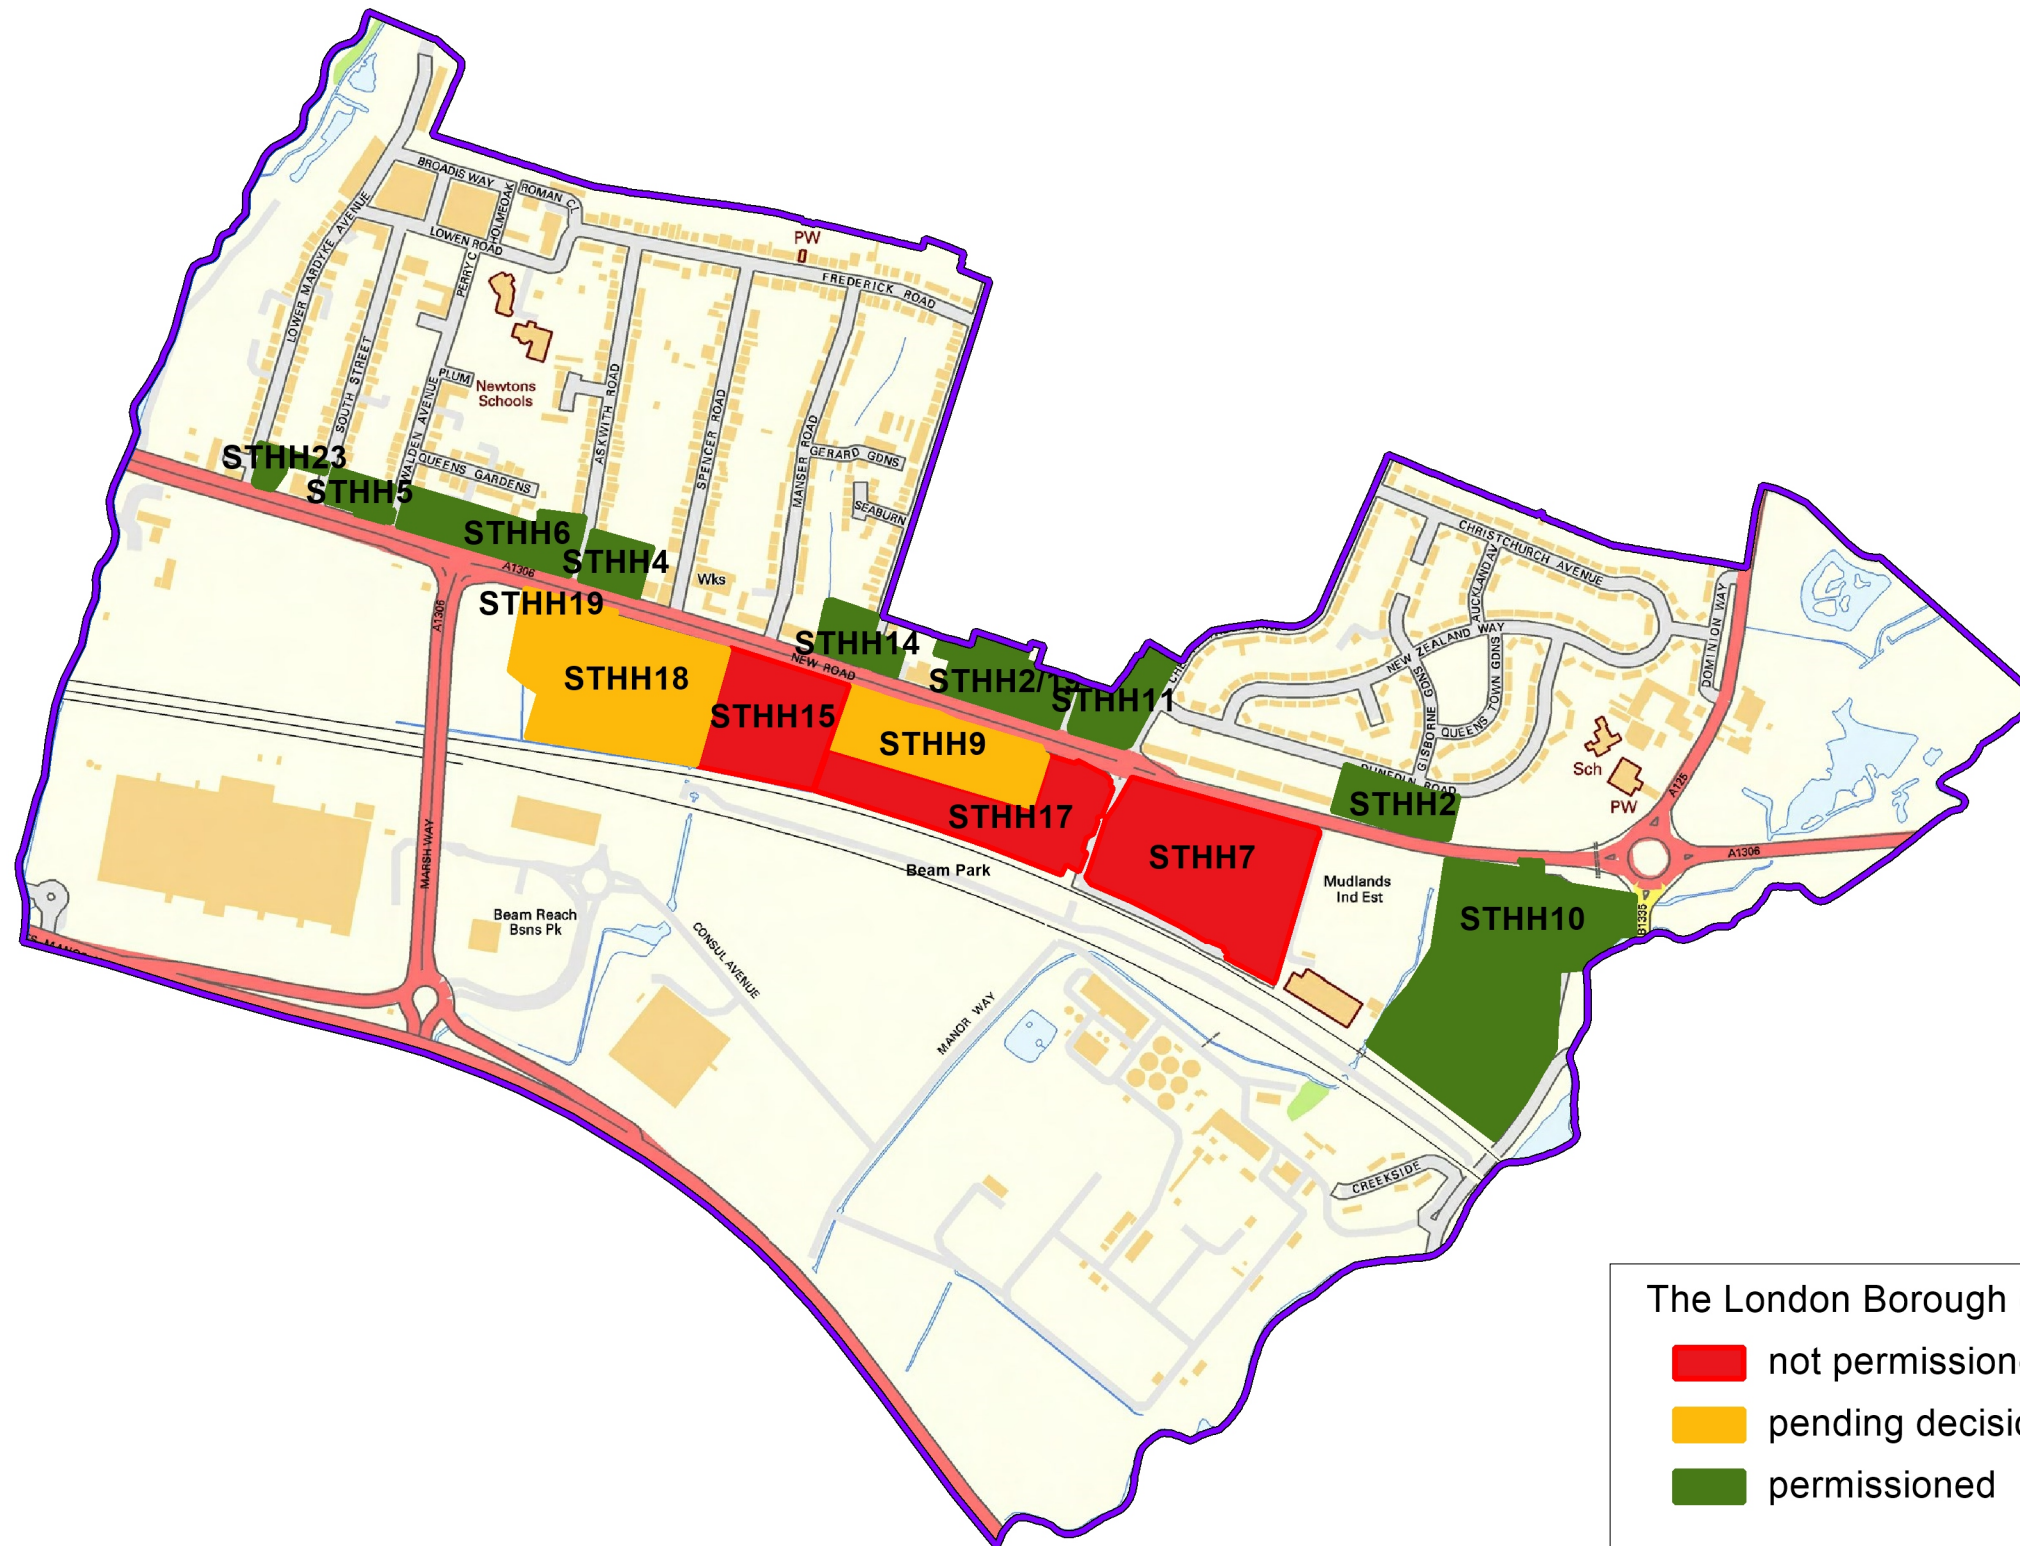

Beam Park

Brownfield site map

The London Borough of Havering Brownfield Register

- not permitted
- pending decision
- permitted

Note: The site boundaries shown are not definitive

Beam Park Ward (August 2023)	Updated as at: 11 August 2023 Author: Development Planning Team
-------------------------------------	--

	Scale: 1:9000
--	-------------------