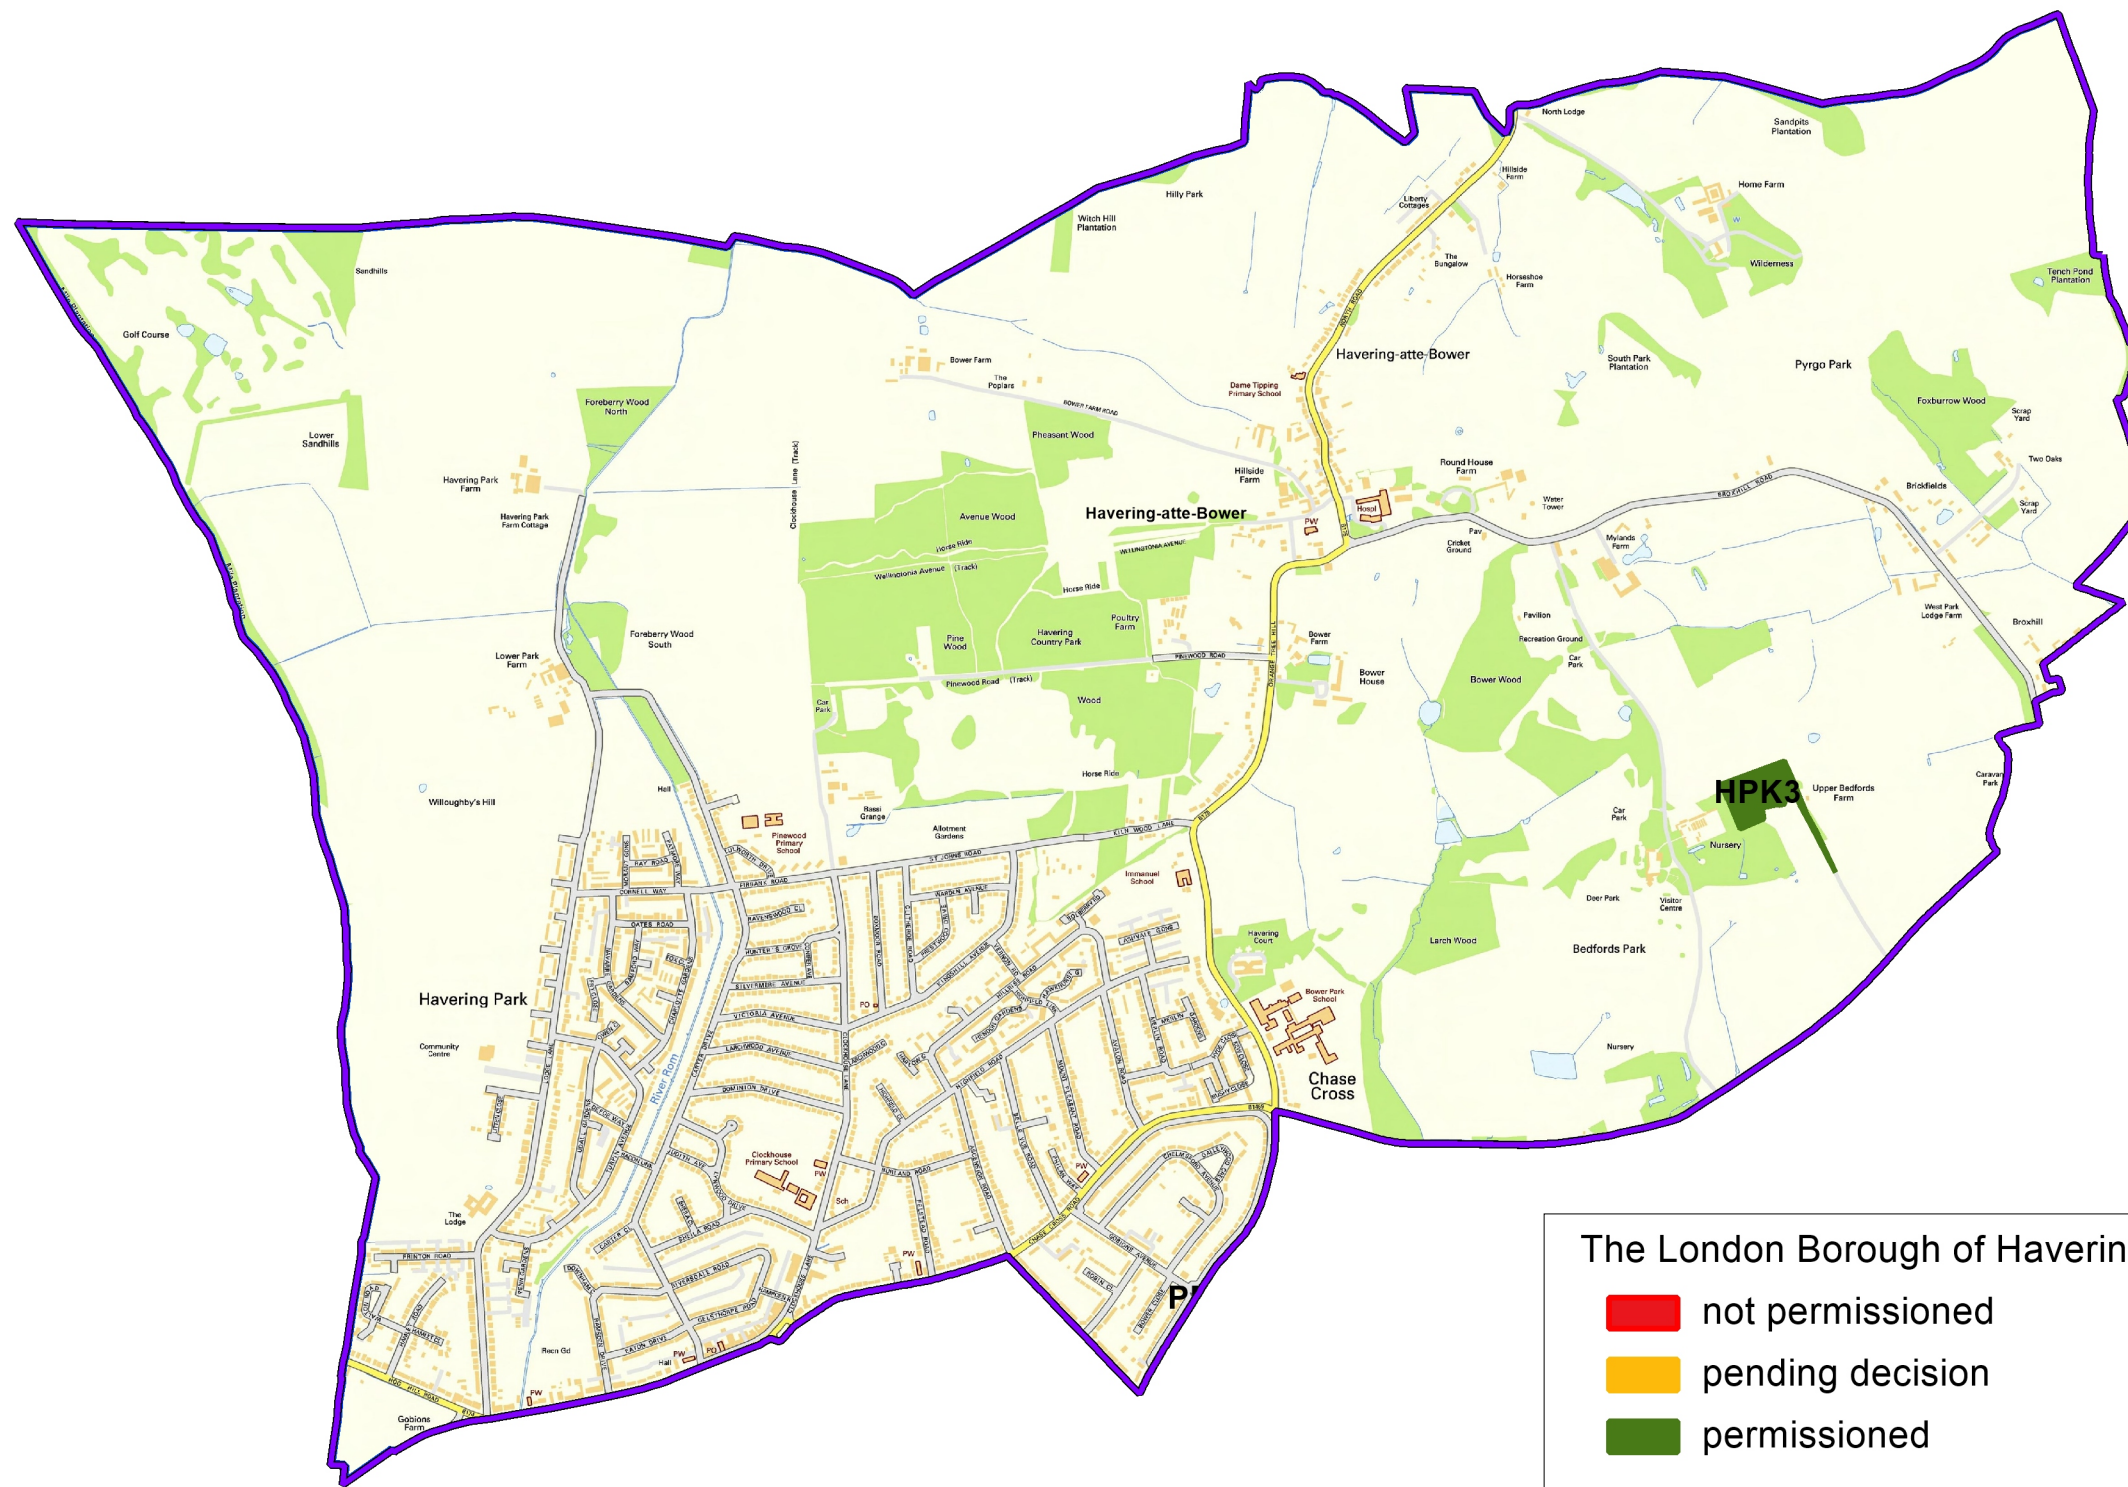

Havering-atte-Bower Brownfield site map

The London Borough of Havering Brownfield Register

- not permitted
- pending decision
- permitted

Note: The site boundaries shown are not definitive

Havering atte Bower Ward (August 2023)	Updated as at: 11 August 2023 Author: Development Planning Team
---	--

	Scale: 1:18000
--	---------------------------