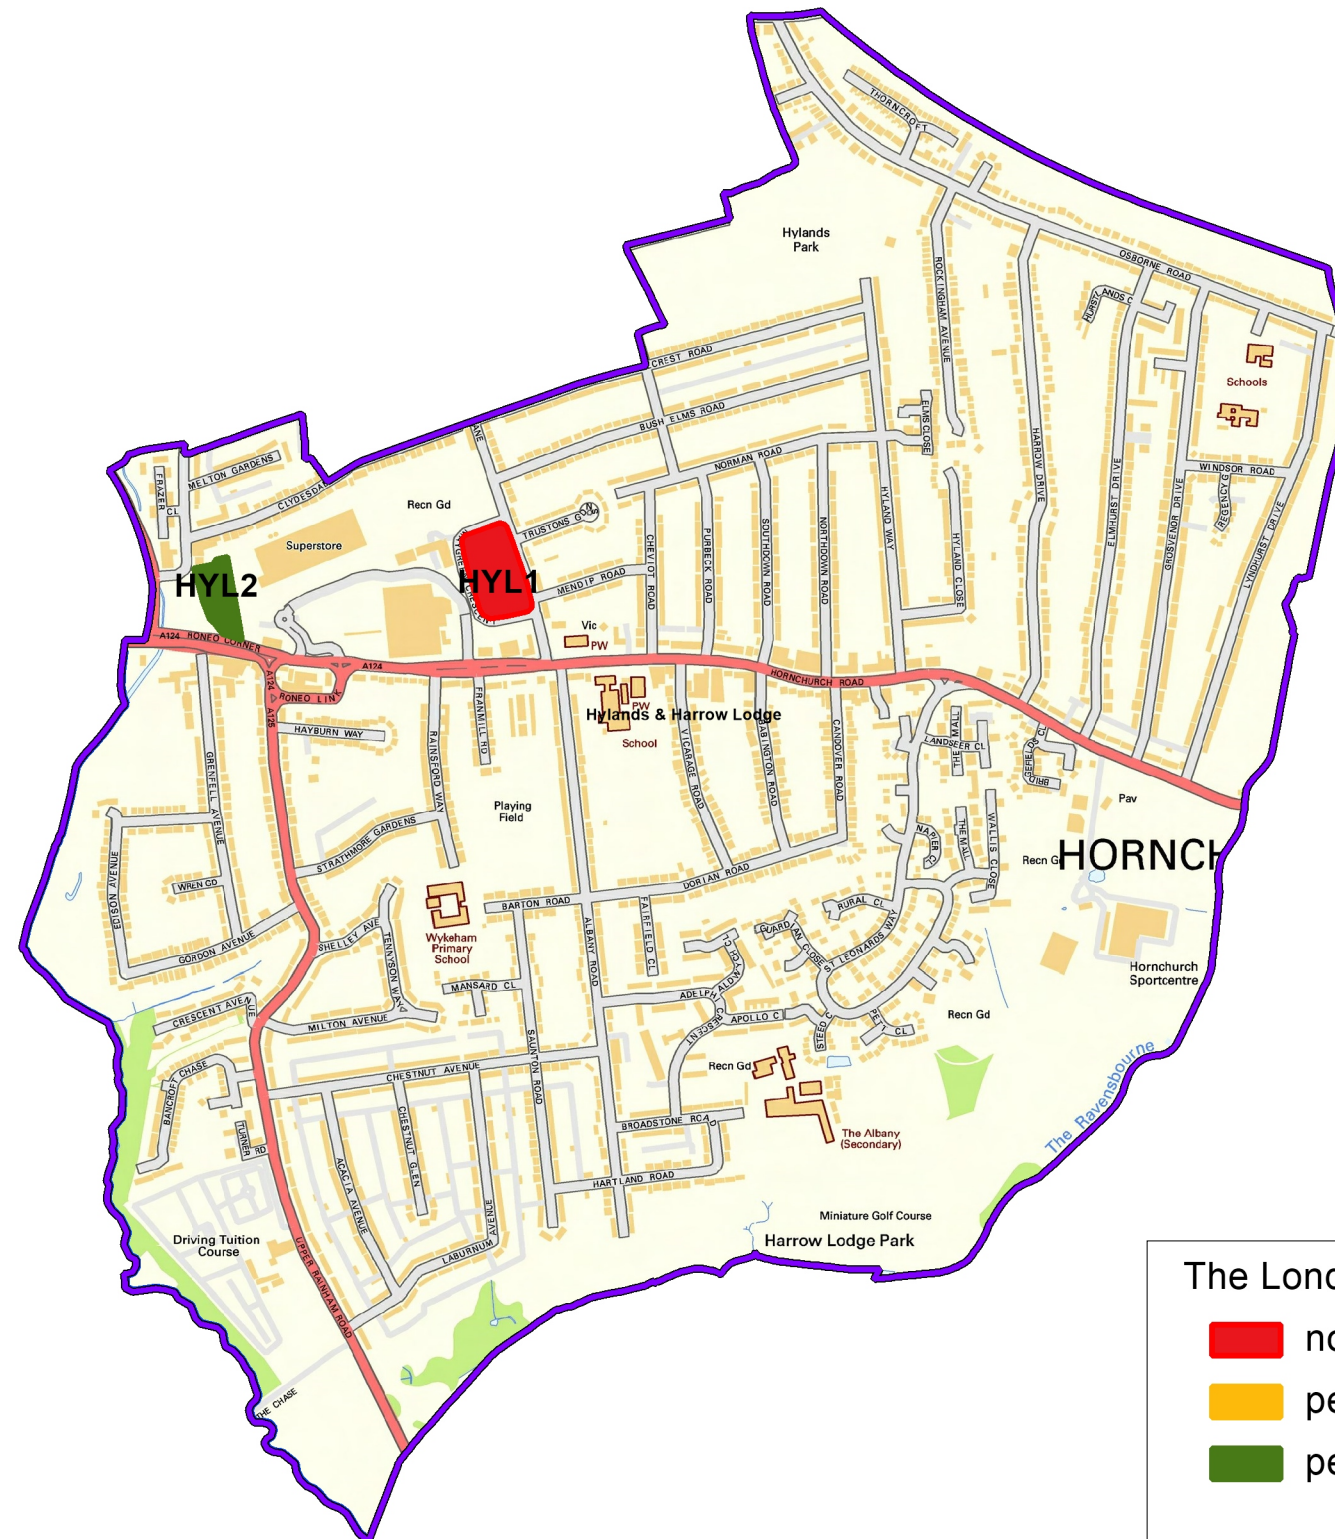

Hylands and Harrow Lodge Brownfield site map

The London Borough of Havering Brownfield Register

- not permitted
- pending decision
- permitted

Note: The site boundaries shown are not definitive

Hylands and Harrow Lodge Ward (August 2023)

Updated as at: 11 August 2023
 Author: Development Planning Team

Scale: 1:12000

London Borough of Havering
 Town Hall, Main Road
 Romford, RM1 3BD
 Tel: 01708 434343

© Crown copyright and database rights 2023
 Ordnance Survey 100024327