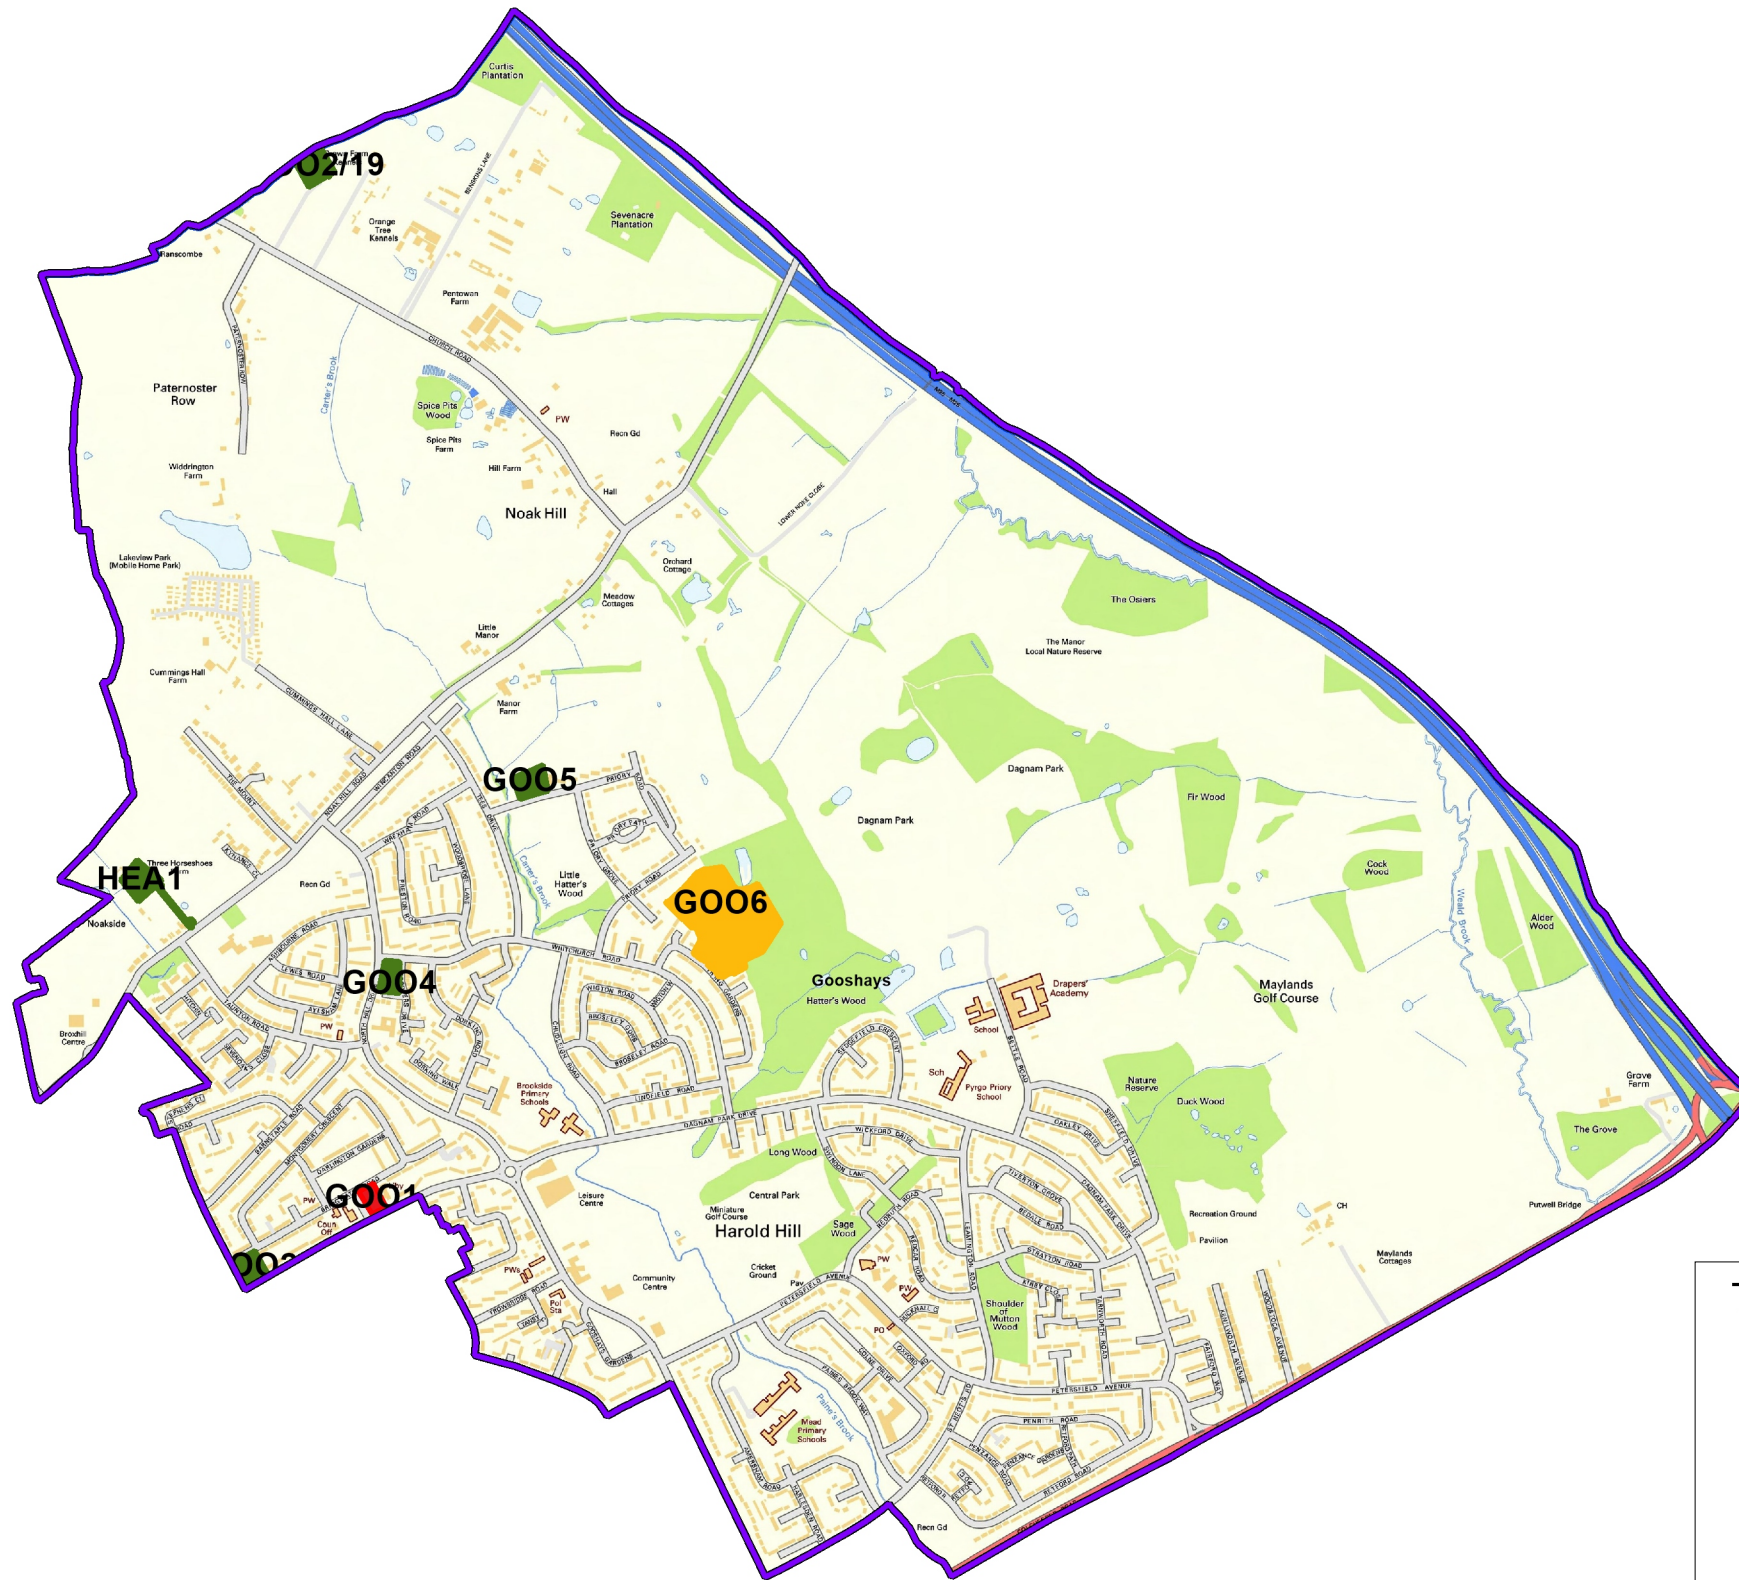

Gooshays

Brownfield site map

**The London Borough of Havering Brownfield Register**

- not permitted
- pending decision
- permitted

Note: The site boundaries shown are not definitive

Gooshays Ward (August 2023) Updated as at: 11 August 2023

Author: Development Planning Team N

Scale: 1:17000
0 2500 5000 7500 metres