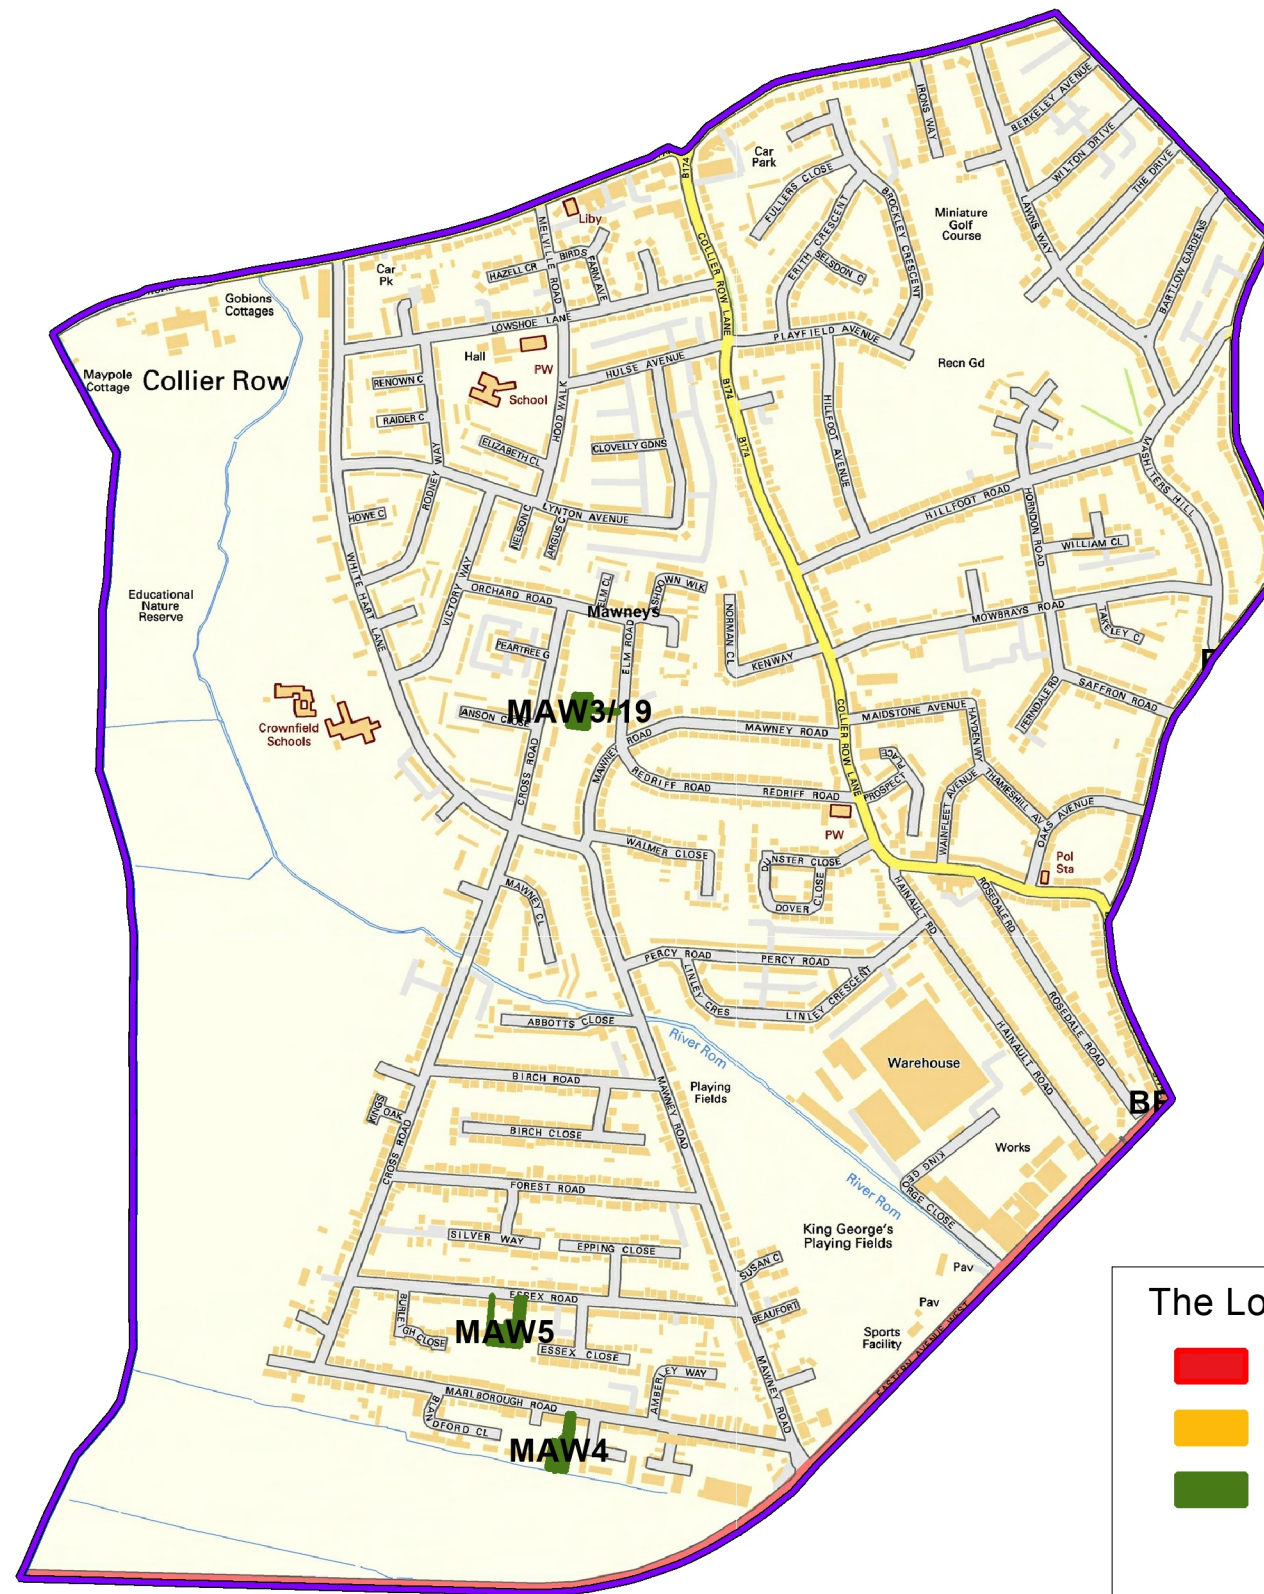

Mawneys

Brownfield site map

The London Borough of Havering Brownfield Register

- not permitted
- pending decision
- permitted

Note: The site boundaries shown are not definitive

Mawneys Ward (August 2023)

Updated as at: 11 August 2023
 Author: Development Planning Team

Scale: 1:11000