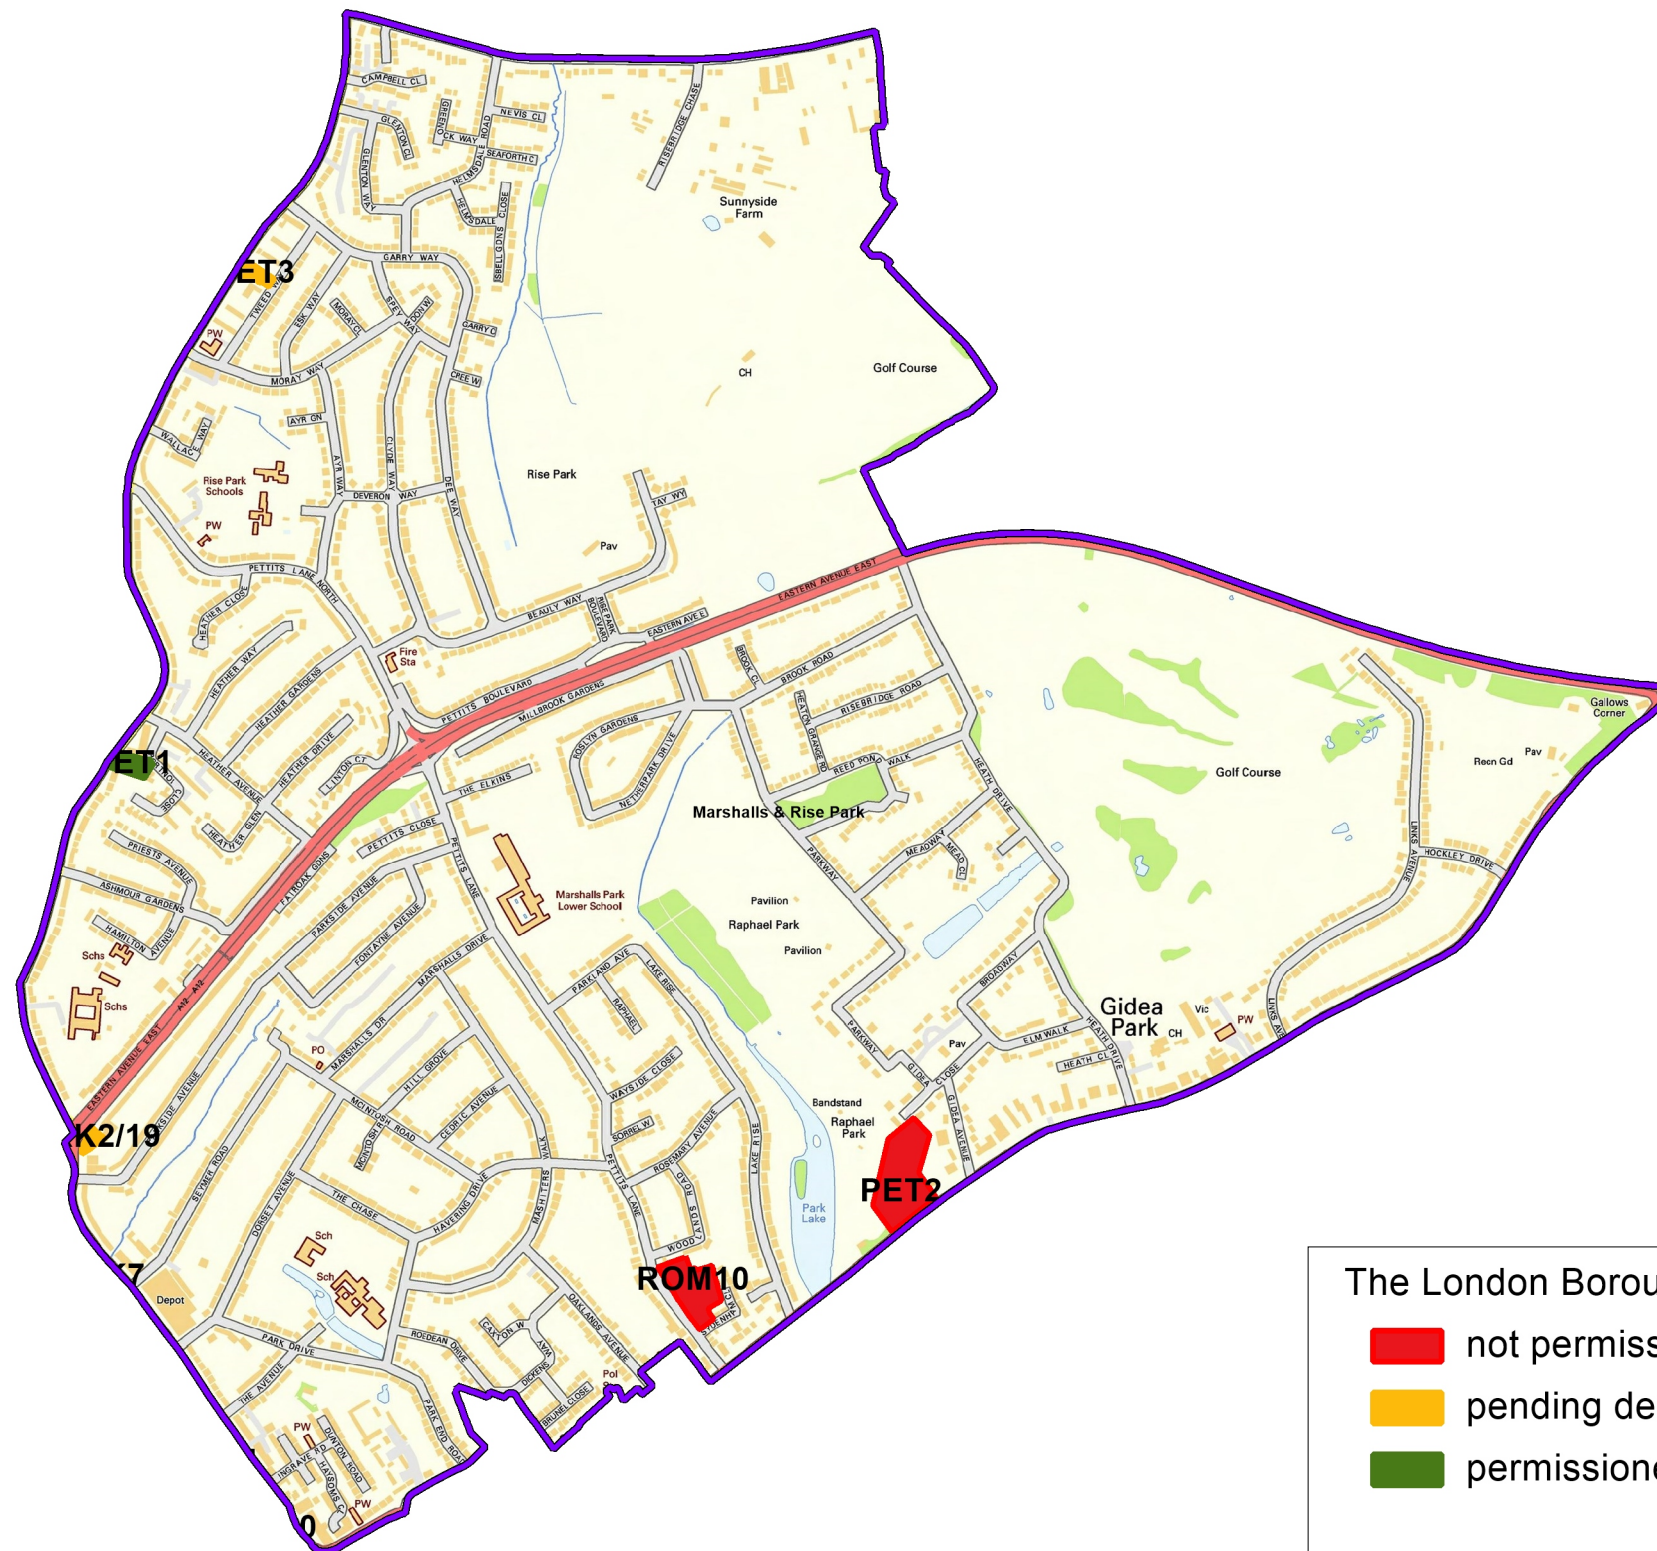

Marshalls and Rise Park Brownfield site map

The London Borough of Havering Brownfield Register

- not permitted
- pending decision
- permitted

Note: The site boundaries shown are not definitive

Marshalls and Rise Park Ward (August 2023)	Updated as at: 11 August 2023 Author: Development Planning Team
---	--

	<p style="text-align: center;">Scale: 1:13000</p>
--	--