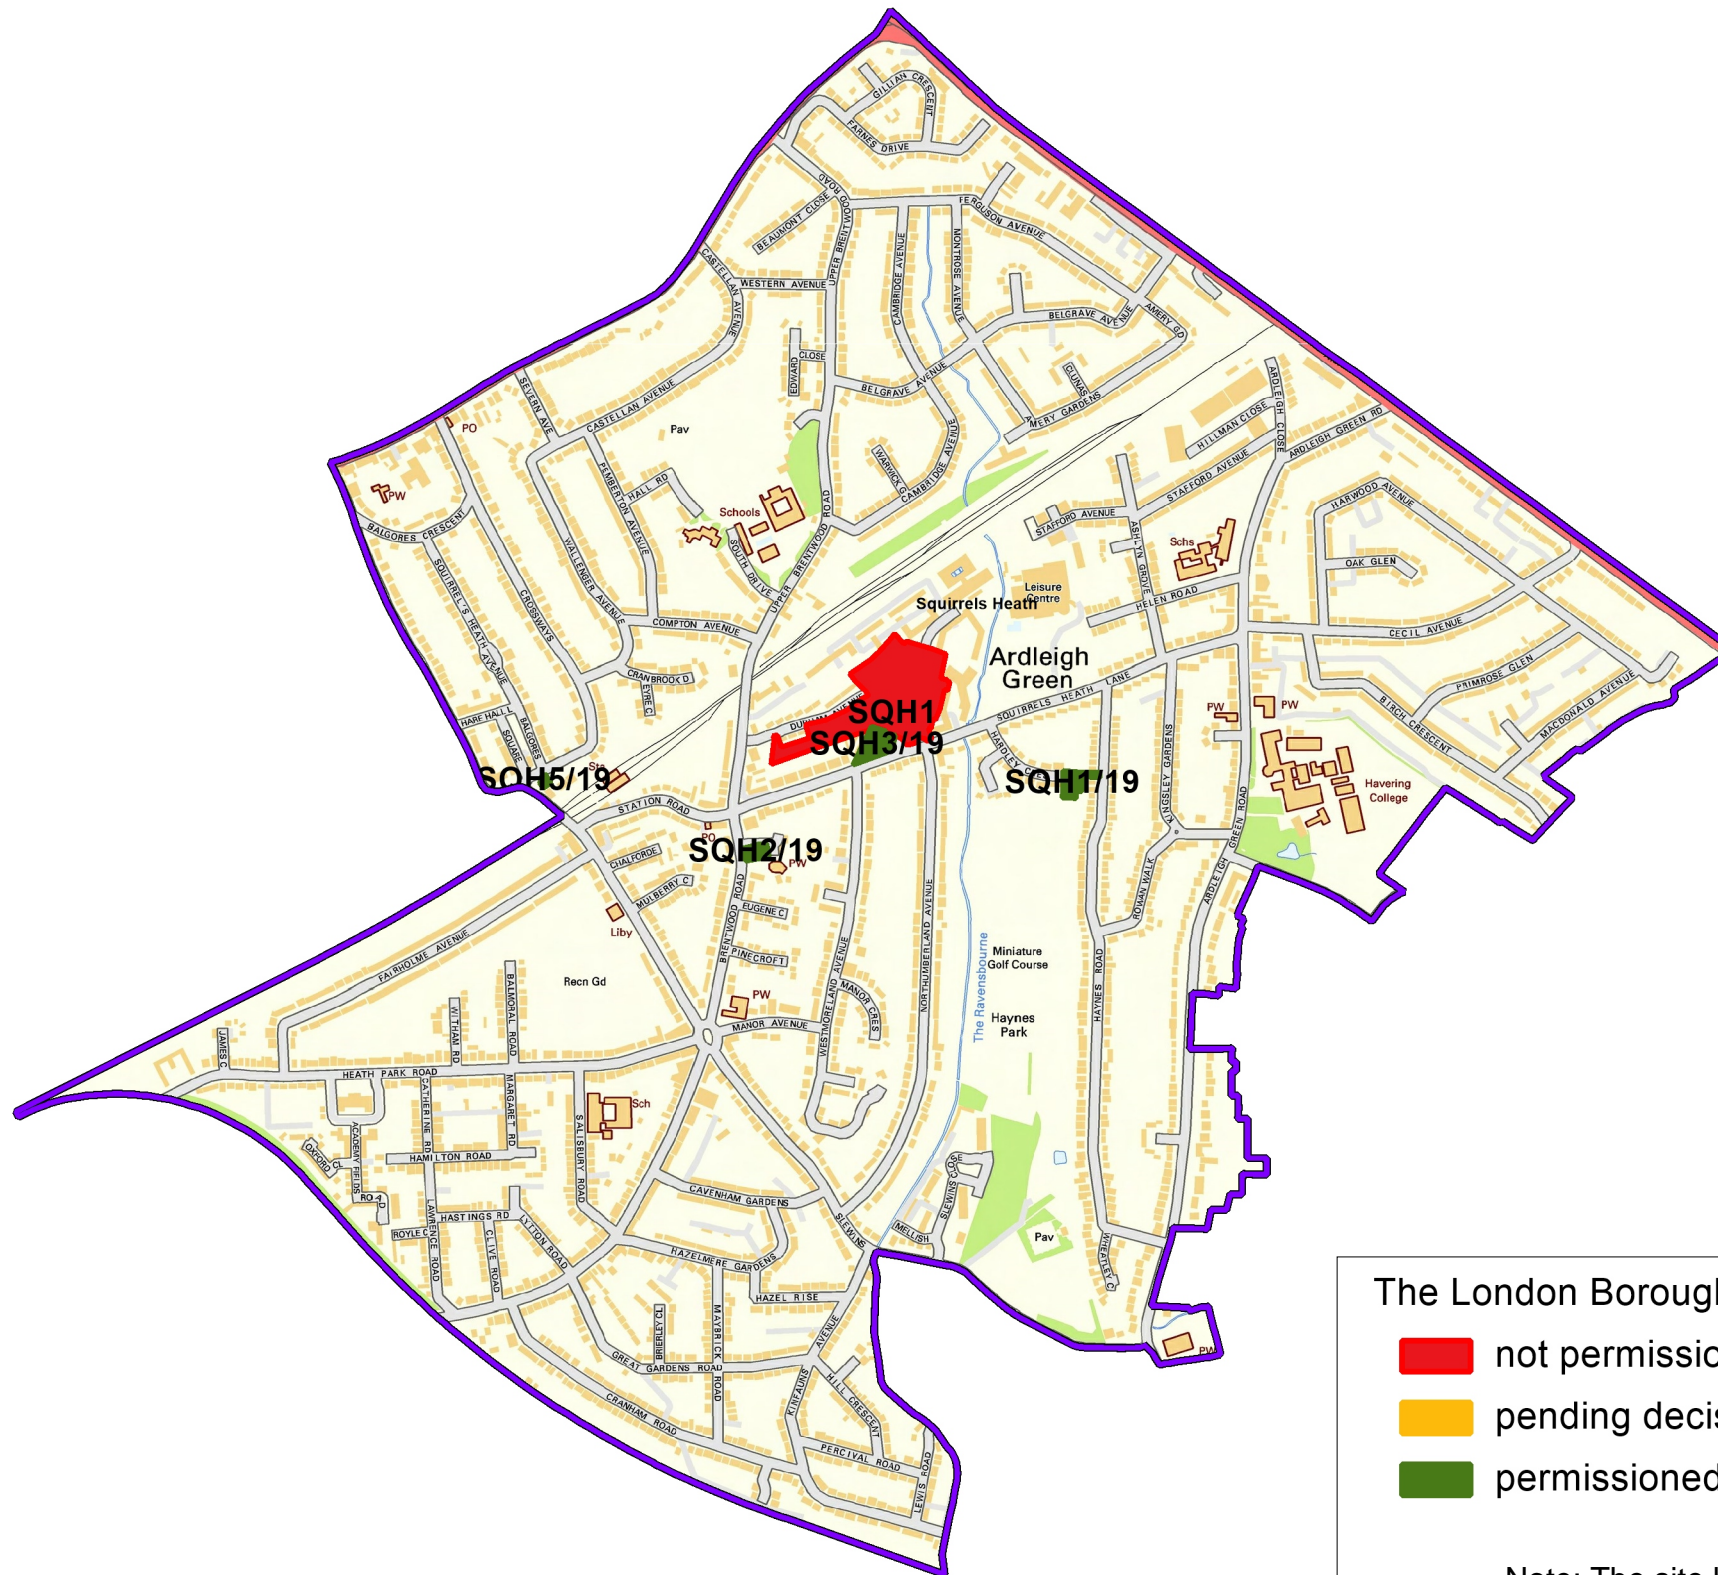

# Squirrels Heath Brownfield site map

The London Borough of Havering Brownfield Register

- not permitted
- pending decision
- permitted

Note: The site boundaries shown are not definitive

Squirrels Heath Ward (August 2023)

Updated as at: 11 August 2023  
 Author: Development Planning Team

Scale: 1:12000