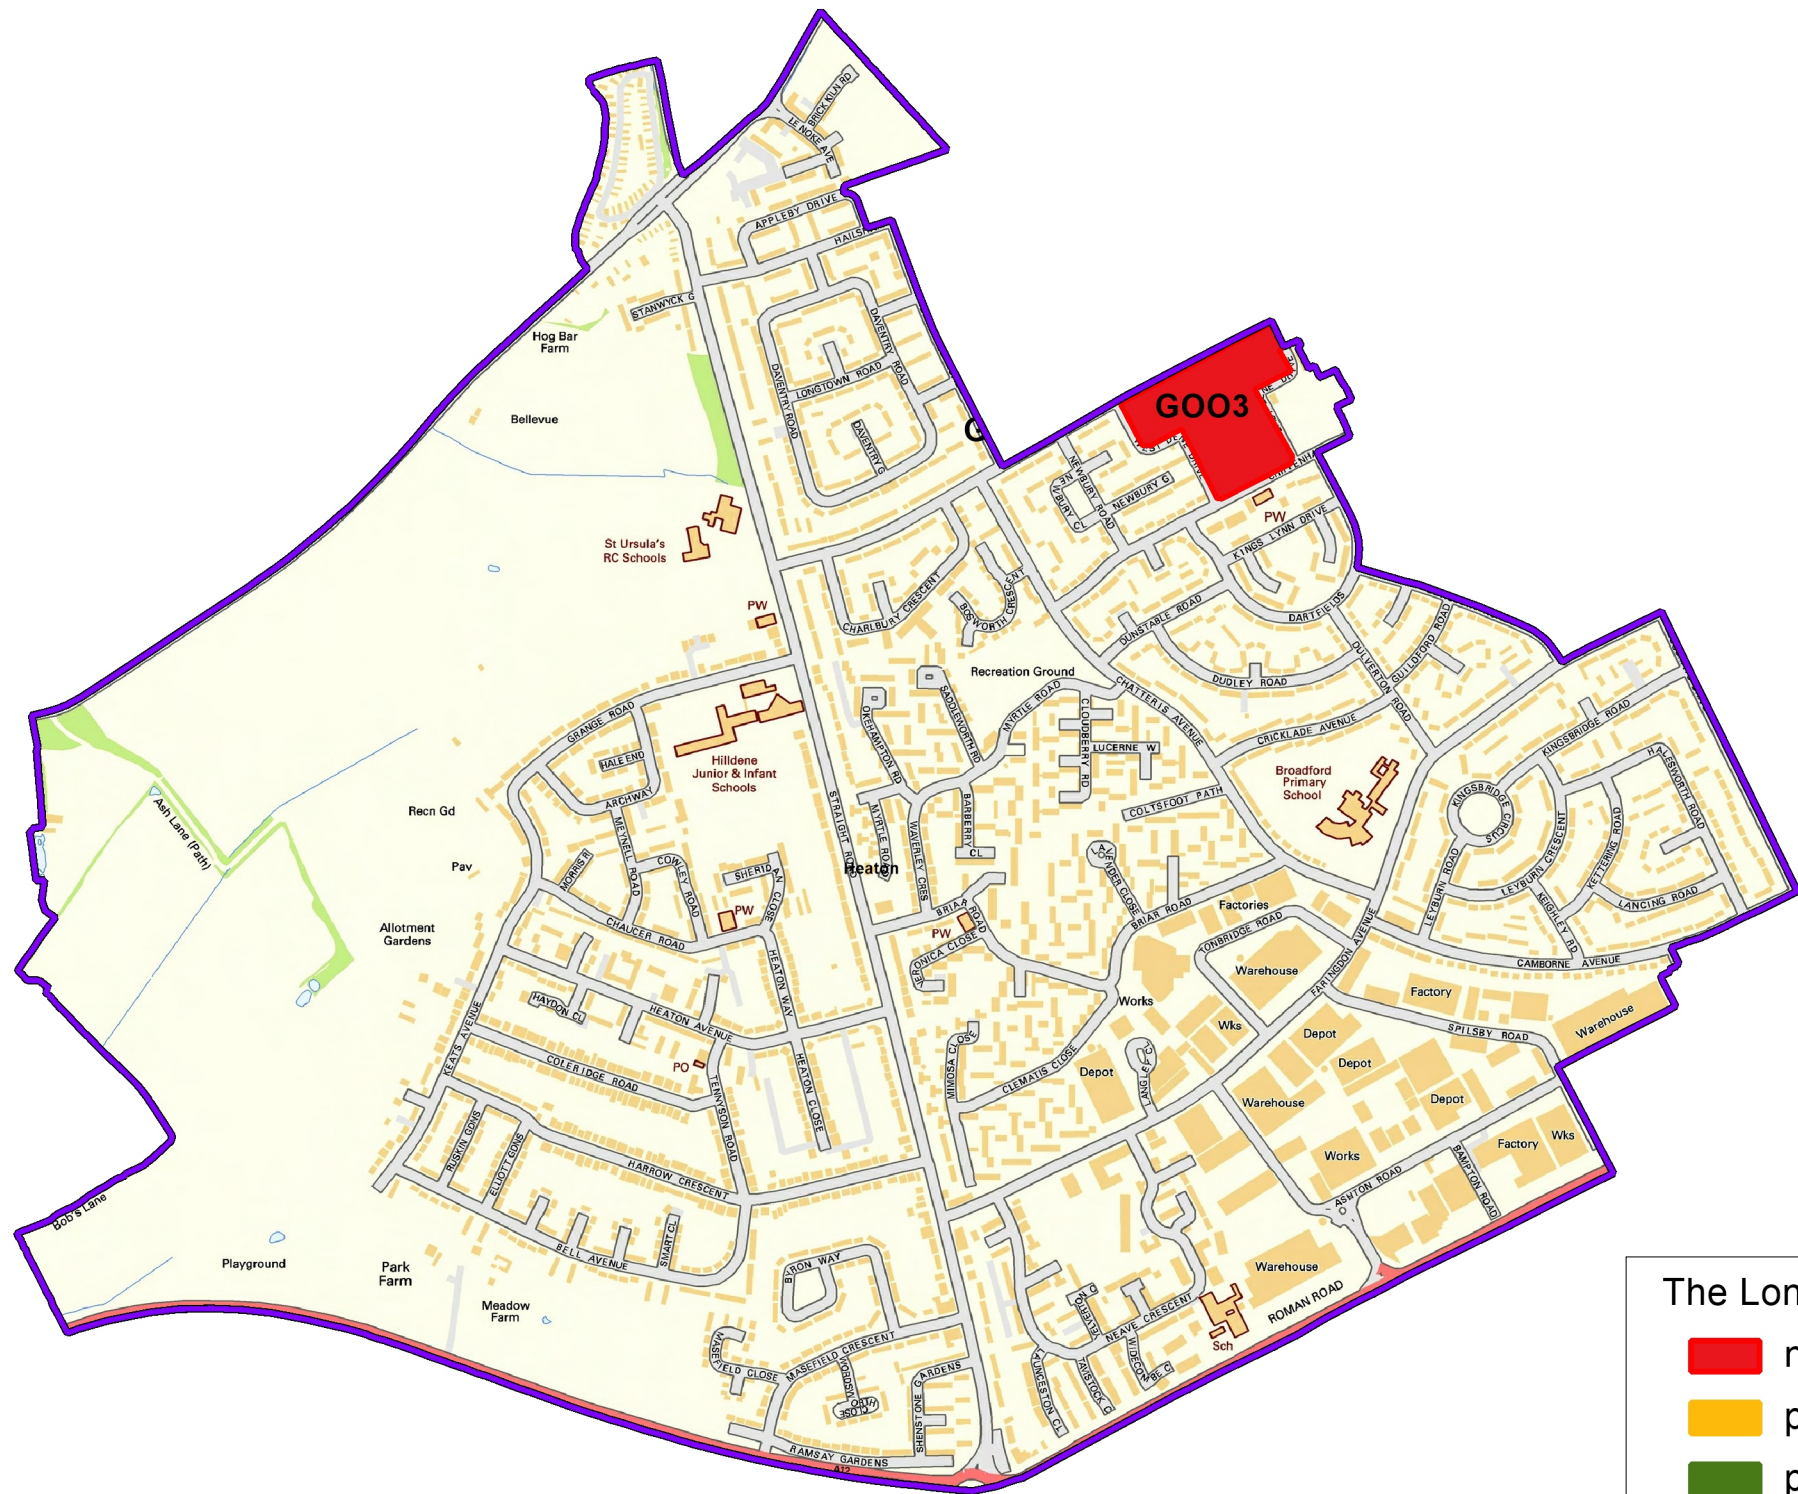

Heaton

Brownfield site map

The London Borough of Havering Brownfield Register

- not permitted
- pending decision
- permitted

Note: The site boundaries shown are not definitive

| | |
|----------------------------------|--|
| Heaton Ward (August 2023) | Updated as at: 11 August 2023 Author: Development Planning Team |
|----------------------------------|--|

| | |
|--|---|
| | <p style="text-align: center;">Scale: 1:11000</p> <div style="text-align: center;"> </div> |
|--|---|