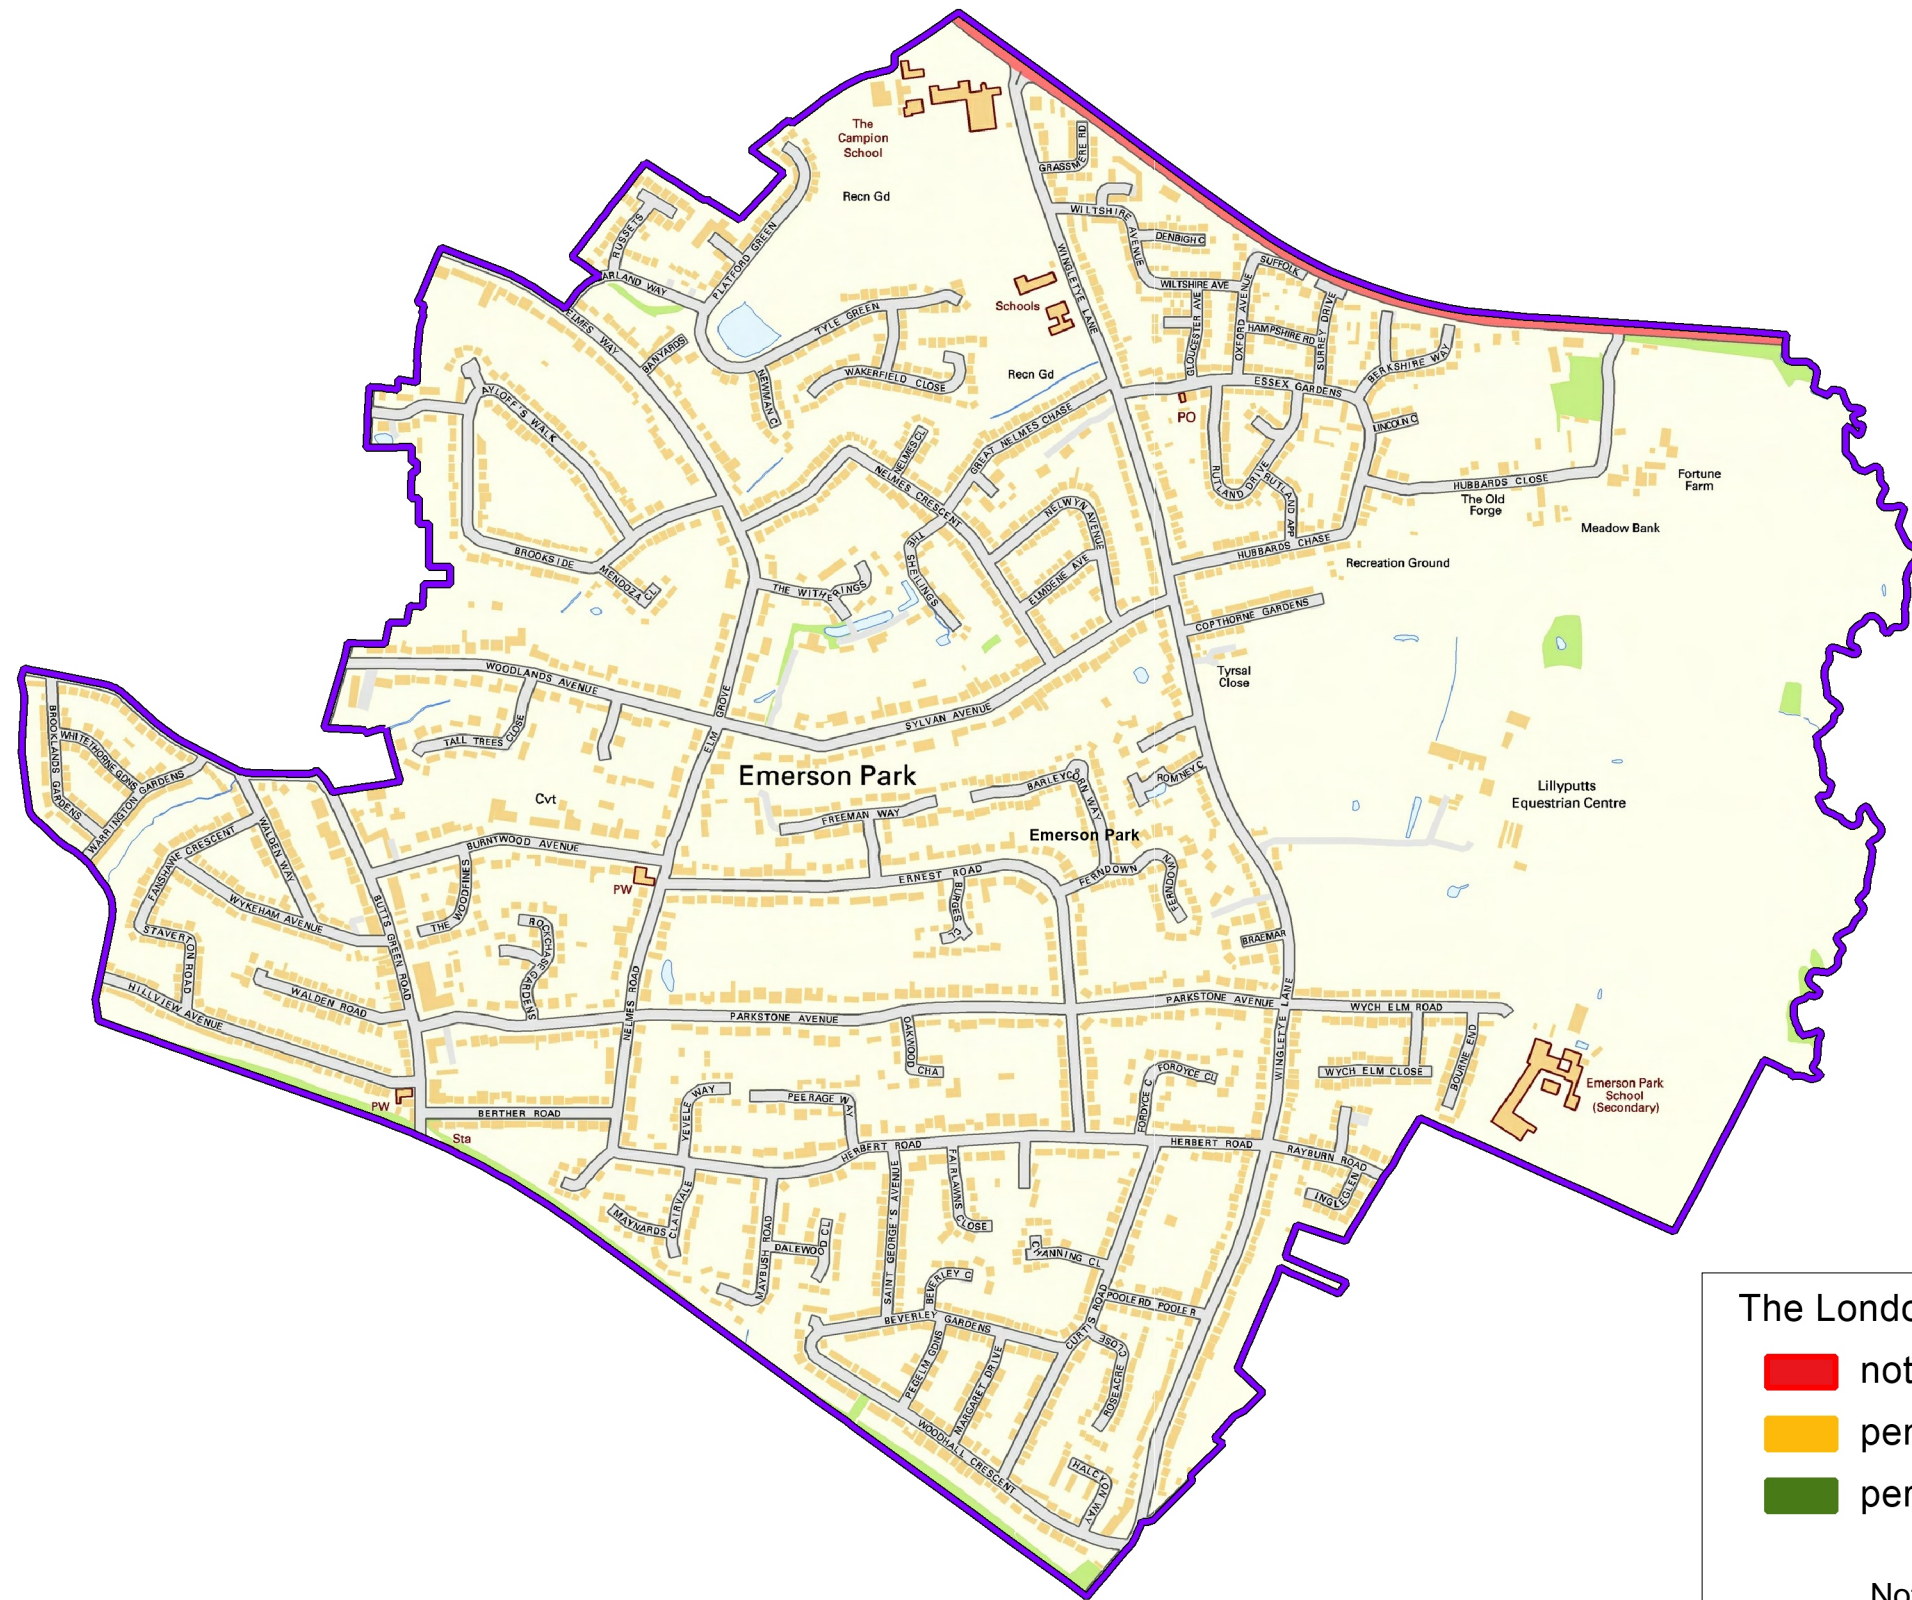

Emerson Park

Brownfield site map

Emerson Park Ward (August 2023)

Updated as at: 11 August 2023
 Author: Development Planning Team

Scale: 1:11000

London Borough of Havering
 Town Hall, Main Road
 Romford, RM1 3BD
 Tel: 01708 434343

© Crown copyright and database rights 2023
 Ordnance Survey 100024327