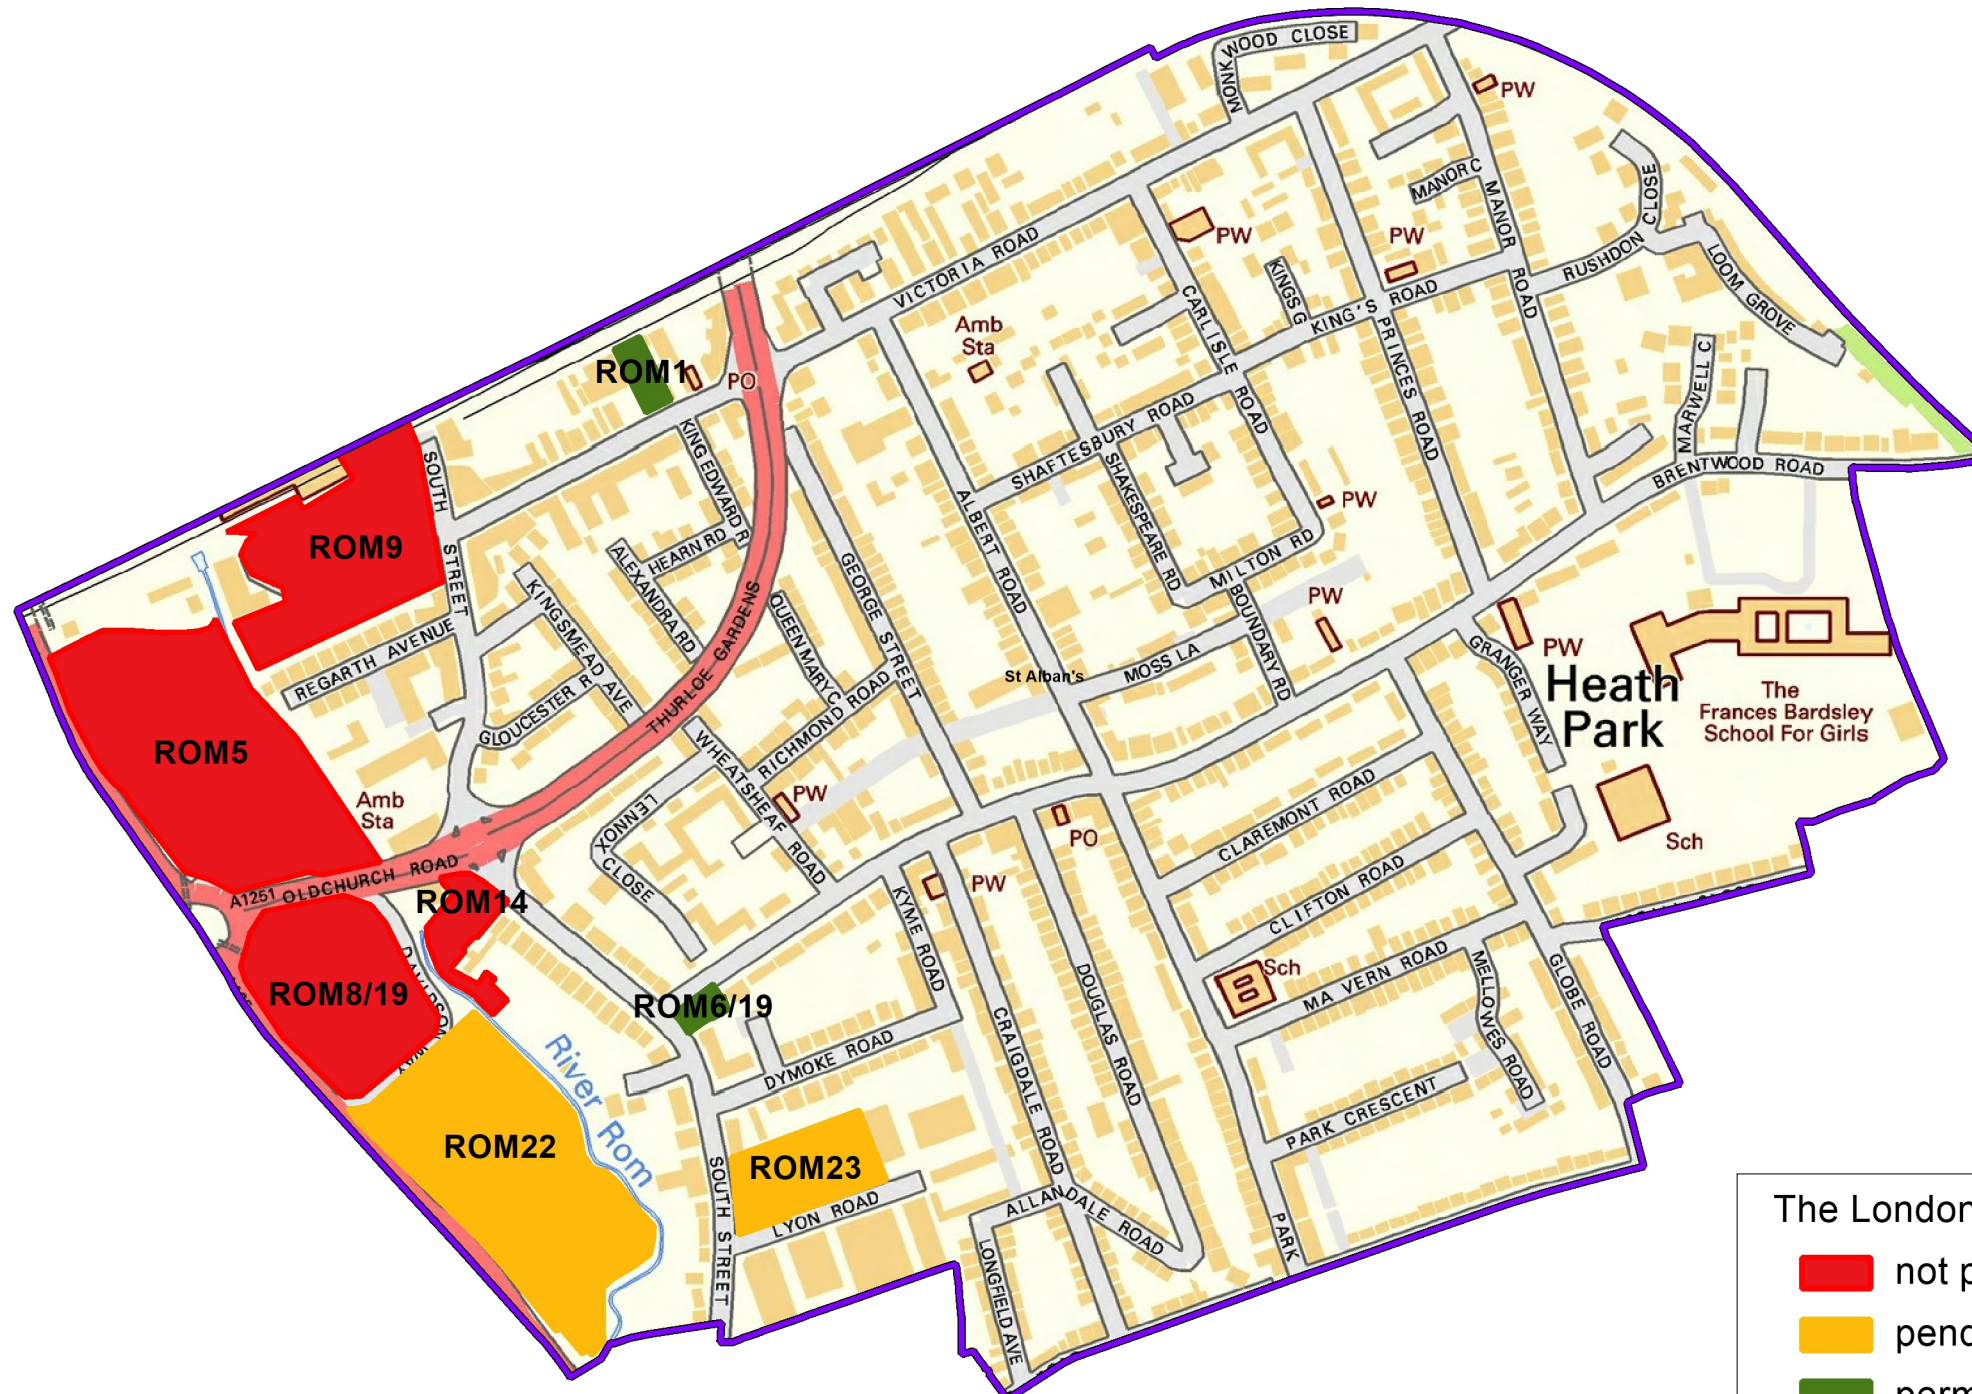

# St Albans Brownfield site map

The London Borough of Havering Brownfield Register

- not permitted
- pending decision
- permitted

Note: The site boundaries shown are not definitive

St Albans Ward (August 2023)

Updated as at: 11 August 2023  
 Author: Development Planning Team

Scale: 1:6000

London Borough of Havering  
 Town Hall, Main Road  
 Romford, RM1 3BD  
 Tel: 01708 434343

© Crown copyright and database rights 2023  
 Ordnance Survey 100024327