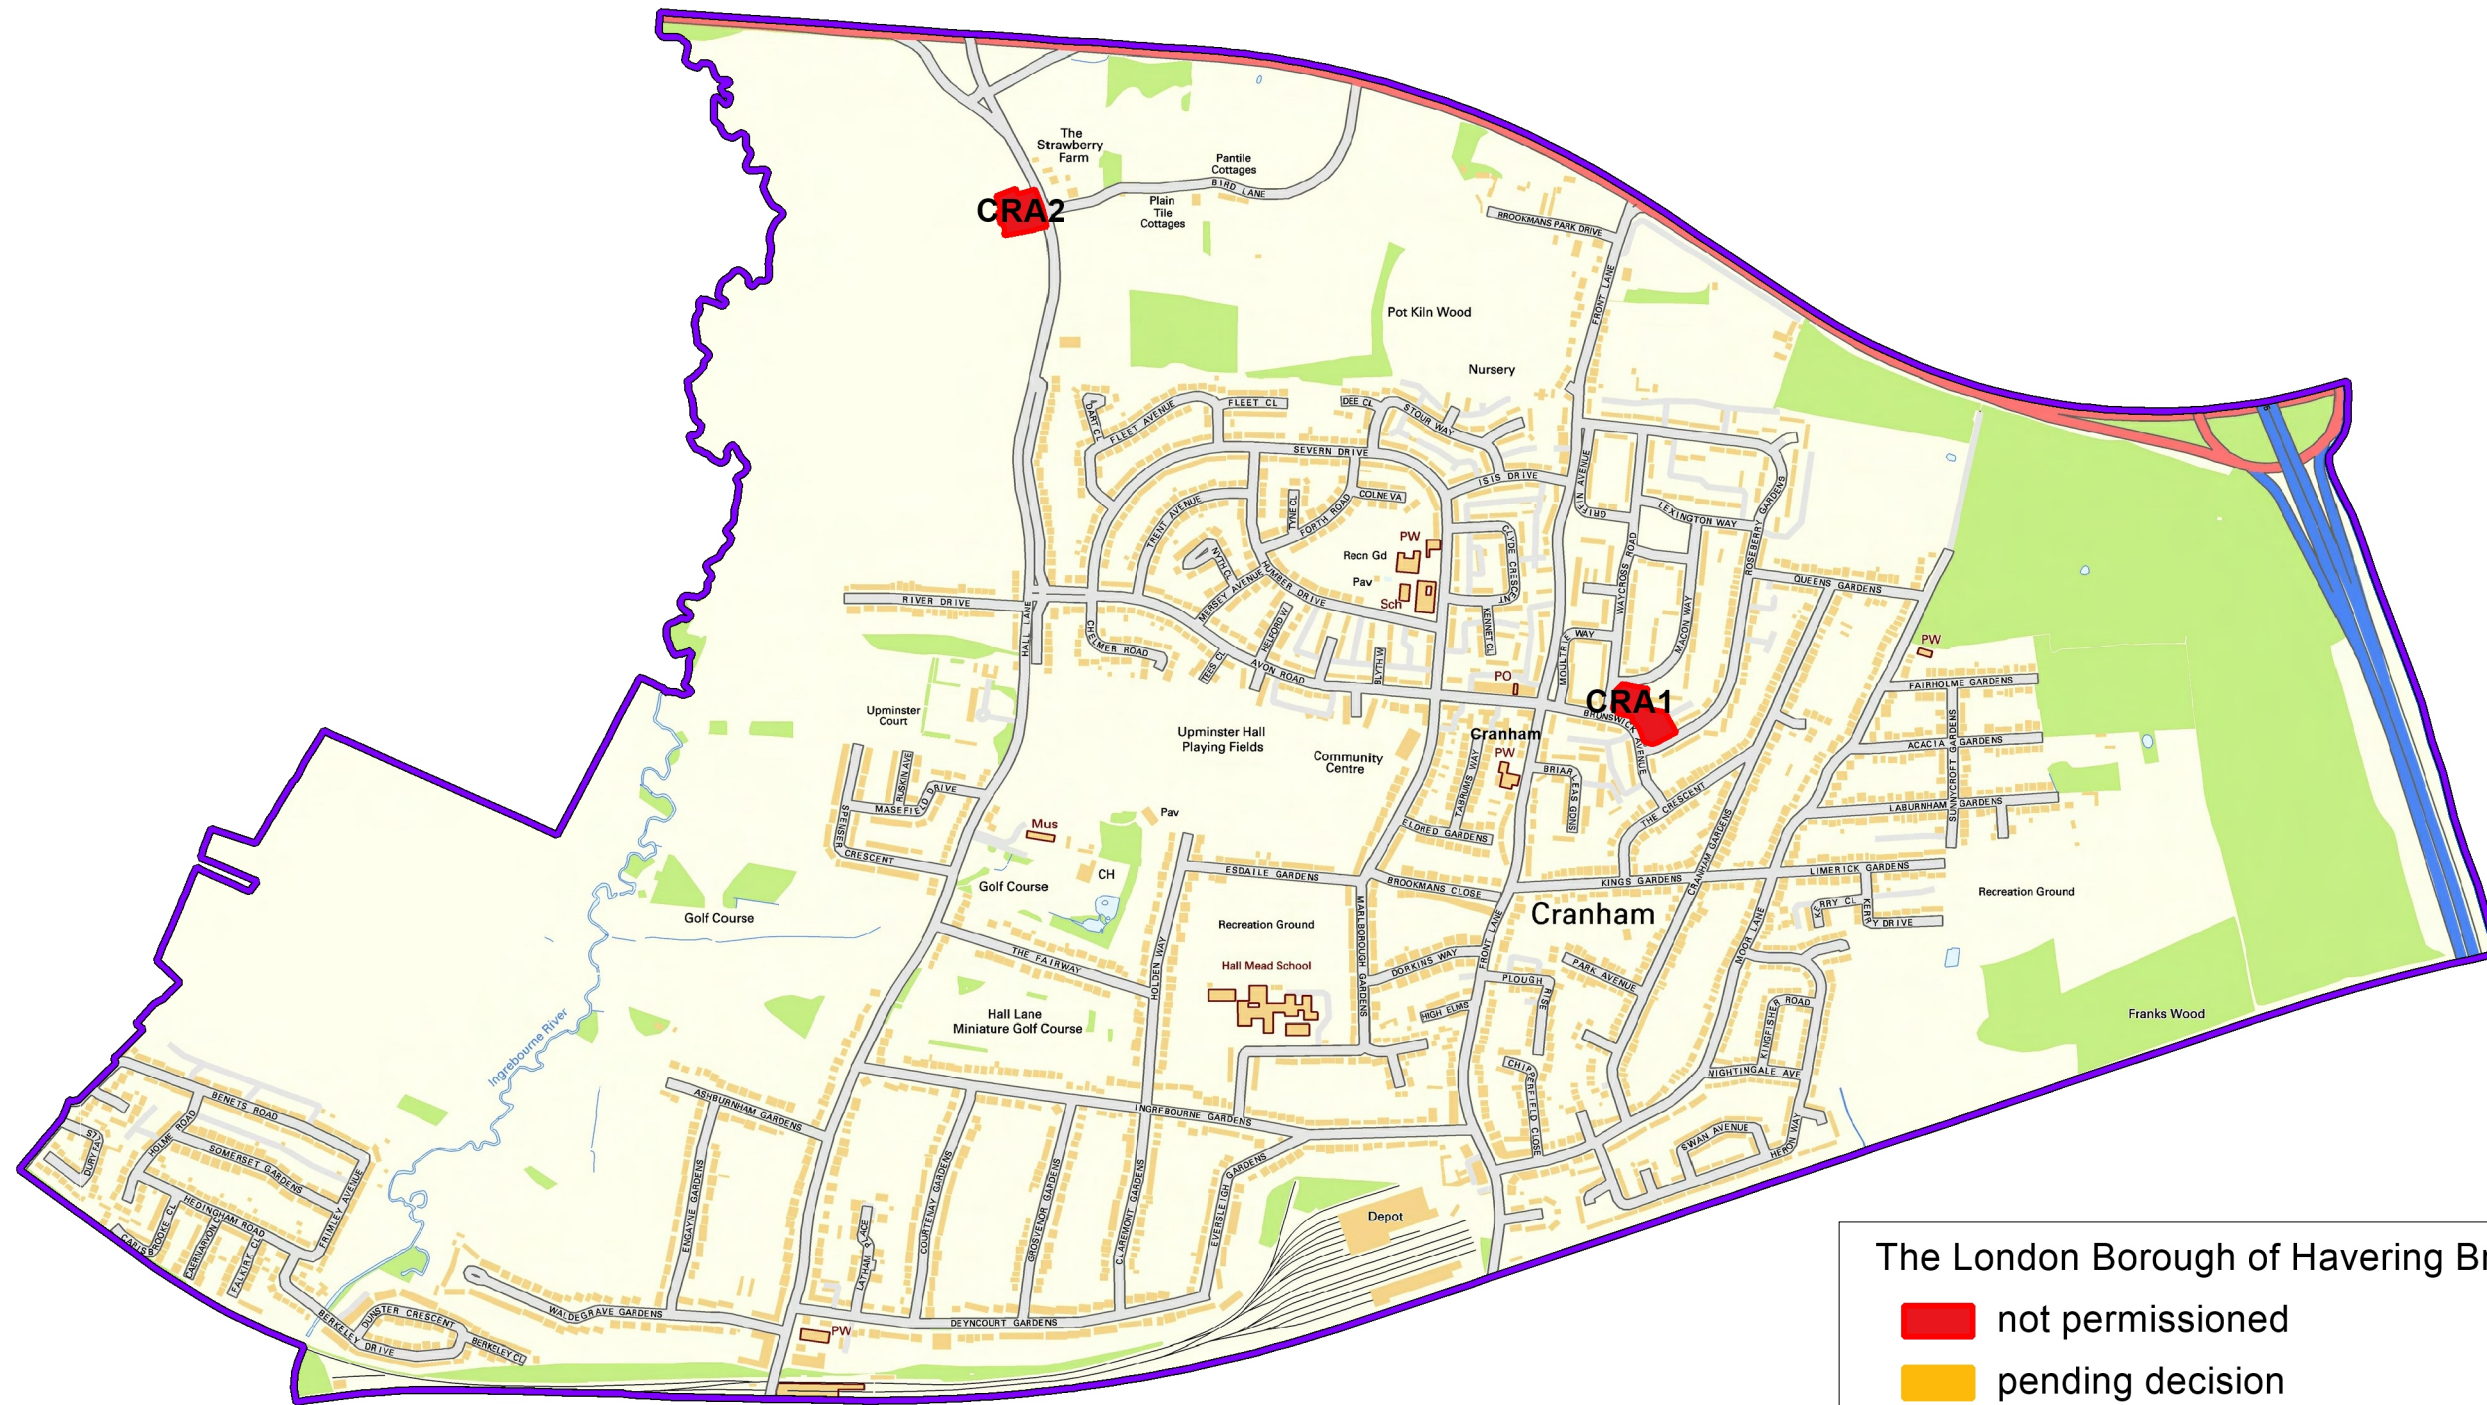

Cranham

Brownfield site map

The London Borough of Havering Brownfield Register

- not permitted
- pending decision
- permitted

Note: The site boundaries shown are not definitive

Cranham Ward (August 2023)	Updated as at: 11 August 2023 Author: Development Planning Team
-----------------------------------	--

	Scale: 1:12000
--	---------------------------