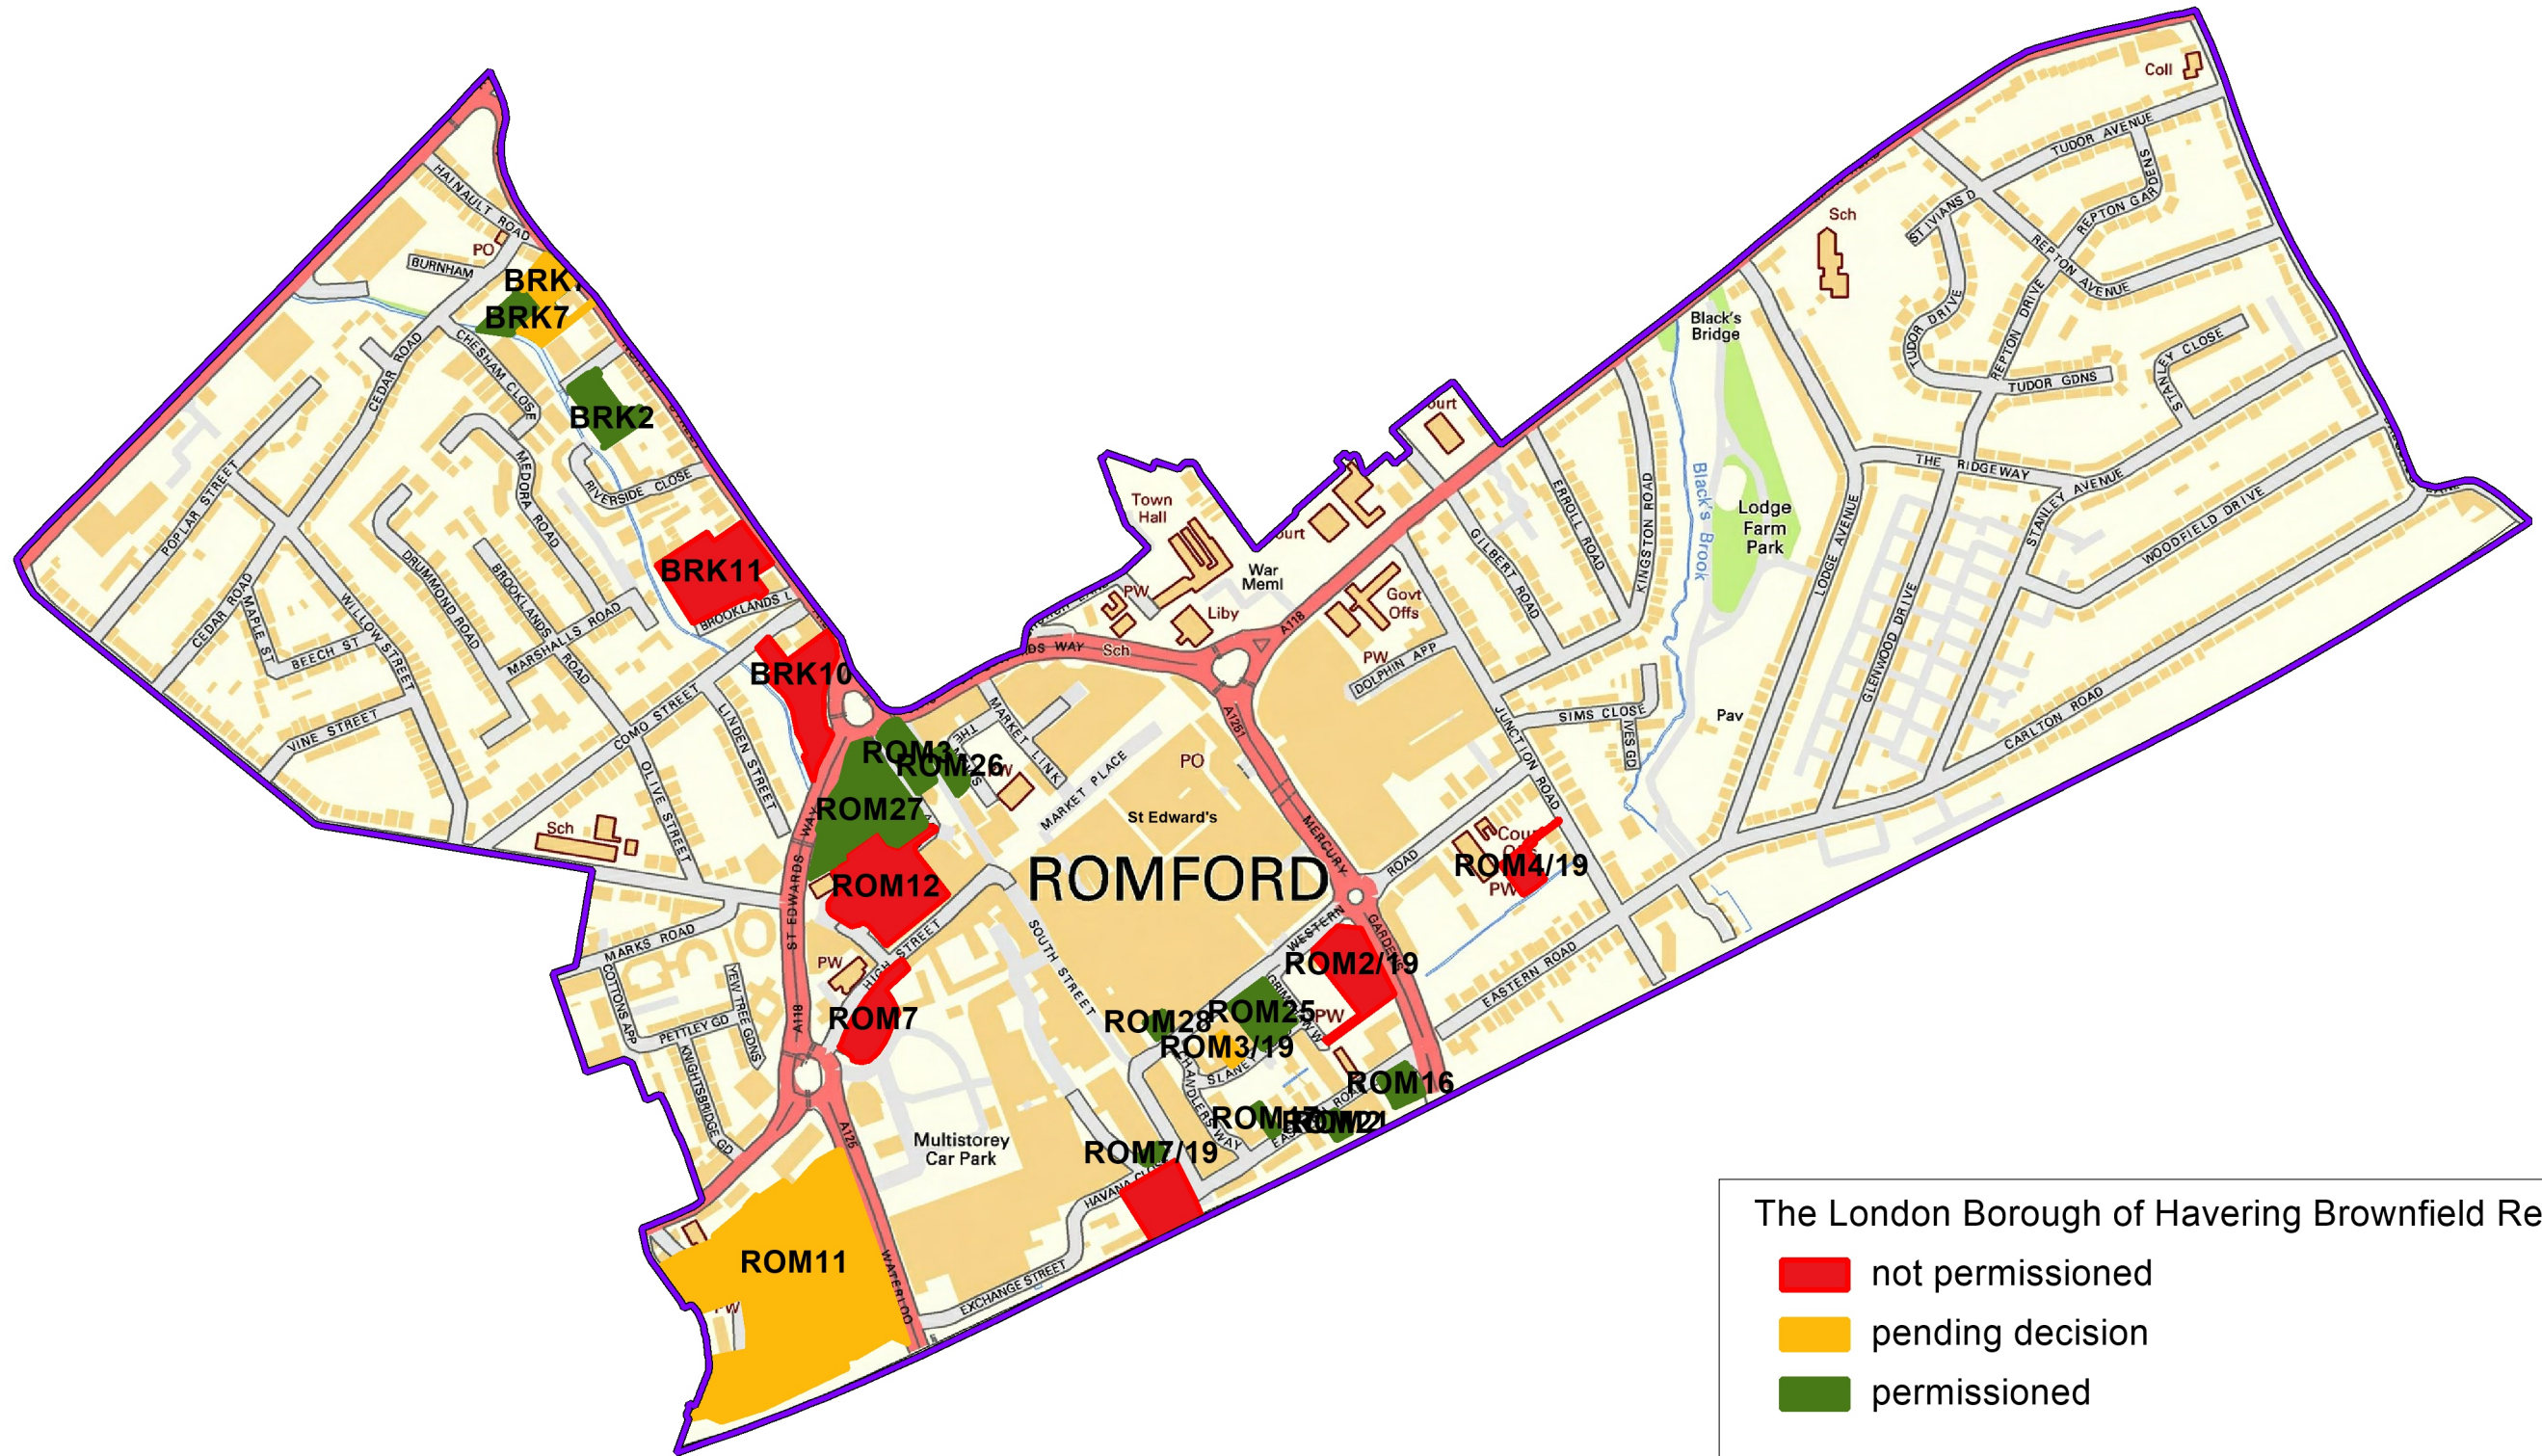

St Edwards Brownfield site map

The London Borough of Havering Brownfield Register

- not permitted
- pending decision
- permitted

Note: The site boundaries shown are not definitive

St Edwards Ward (August 2023)	Updated as at: 11 August 2023 Author: Development Planning Team
-------------------------------	--

	<p style="text-align: center;">Scale: 1:8000</p> <div style="text-align: right;"> </div>
--	--