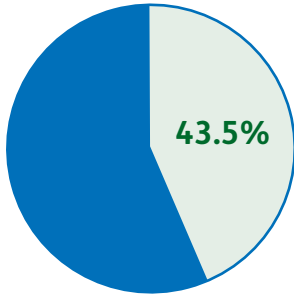

Advertising that works

Average open rate:
43.5%