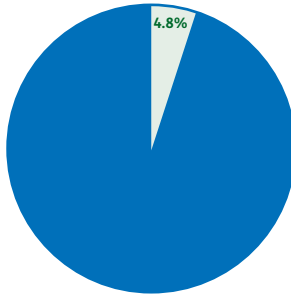

Average click rate:
4.8%